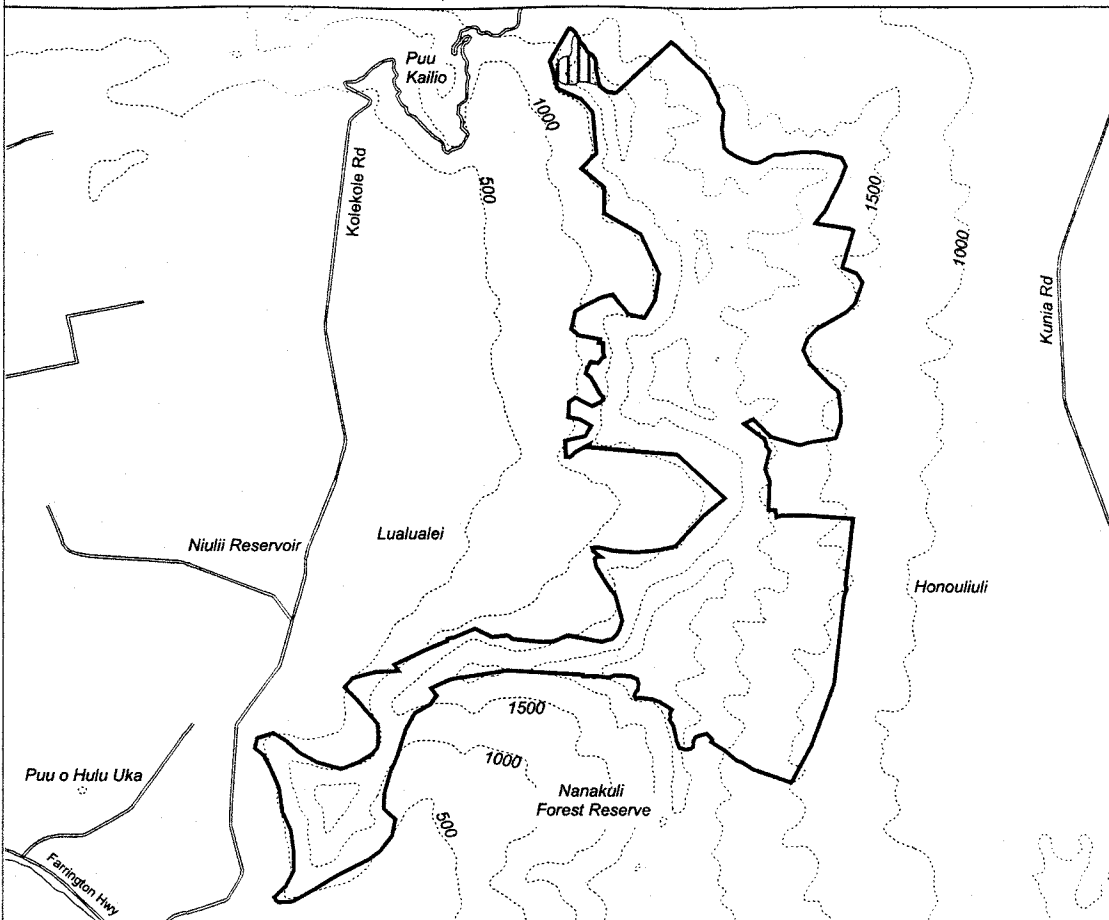

Map 175 Unit 15 - *Schiedea hookeri* - e

 Critical Habitat Unit 15

 Critical Habitat for
Schiedea hookeri - e

 Elevation (500-ft. contours)

 Major Road

 Coastline

0 0.5 1 Miles

0 0.5 1 Kilometers