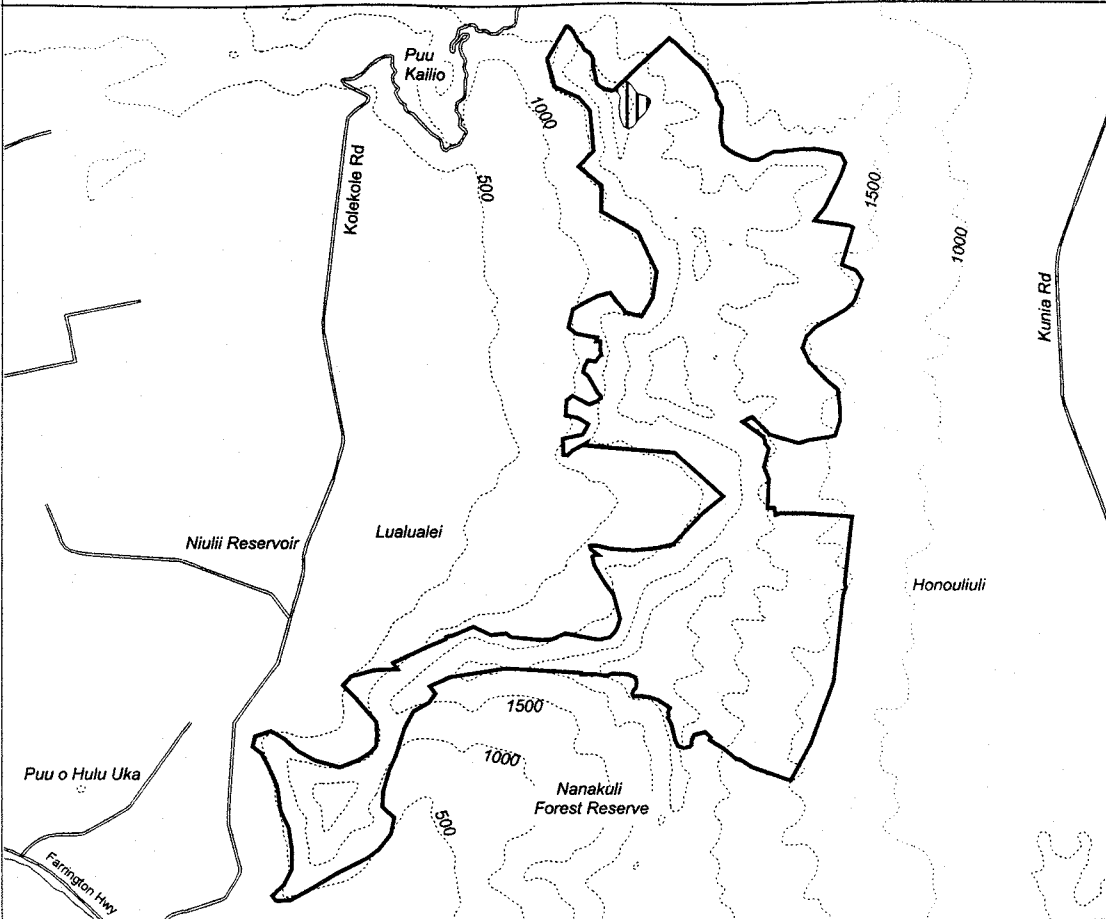

Map 176 Unit 15 - *Schiedea hookeri* - f

 Critical Habitat Unit 15

 Critical Habitat for
Schiedea hookeri - f

 Elevation (500-ft. contours)

 Major Road

 Coastline

0 0.5 1 Miles

0 0.5 1 Kilometers