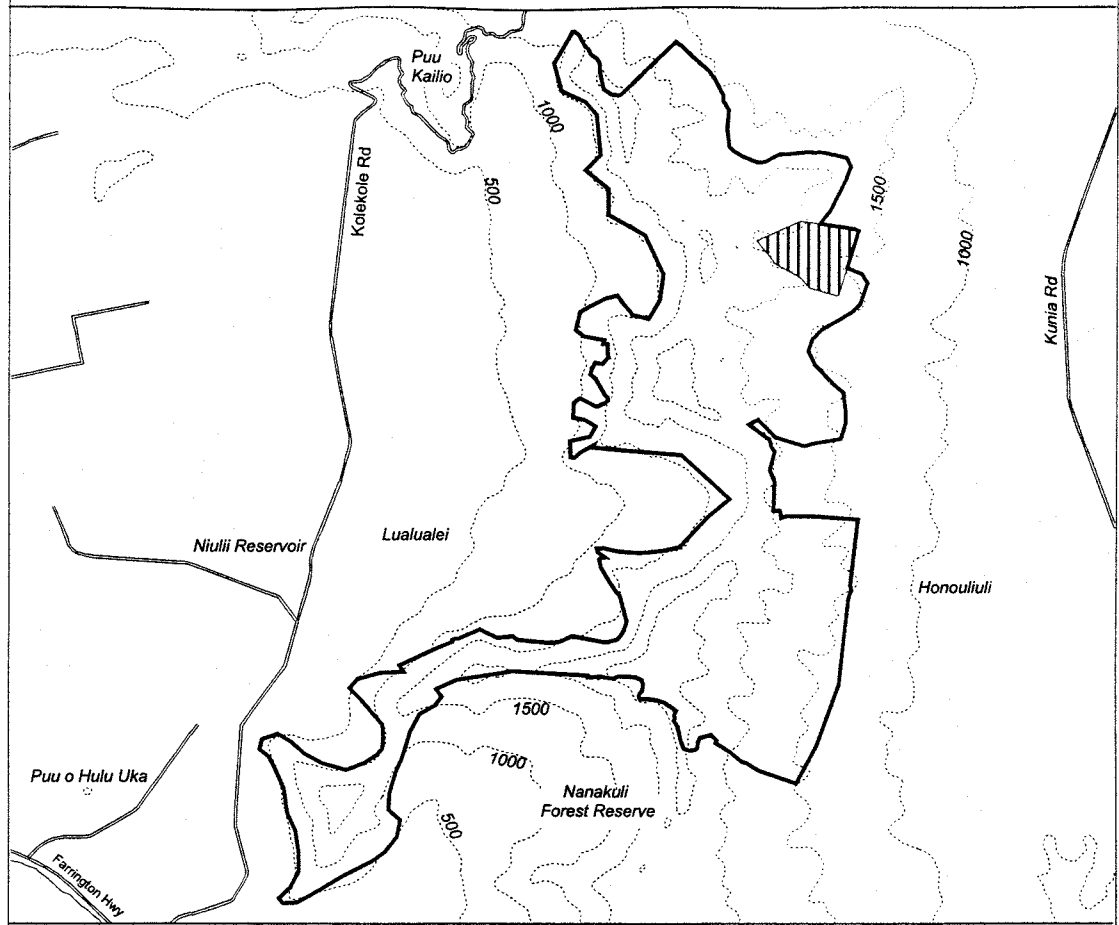

# Map 177 Unit 15 - *Schiedea hookeri* - g

 Critical Habitat Unit 15

 Critical Habitat for  
*Schiedea hookeri* - g

 Elevation (500-ft. contours)

 Major Road

 Coastline

0 0.5 1 Miles

0 0.5 1 Kilometers