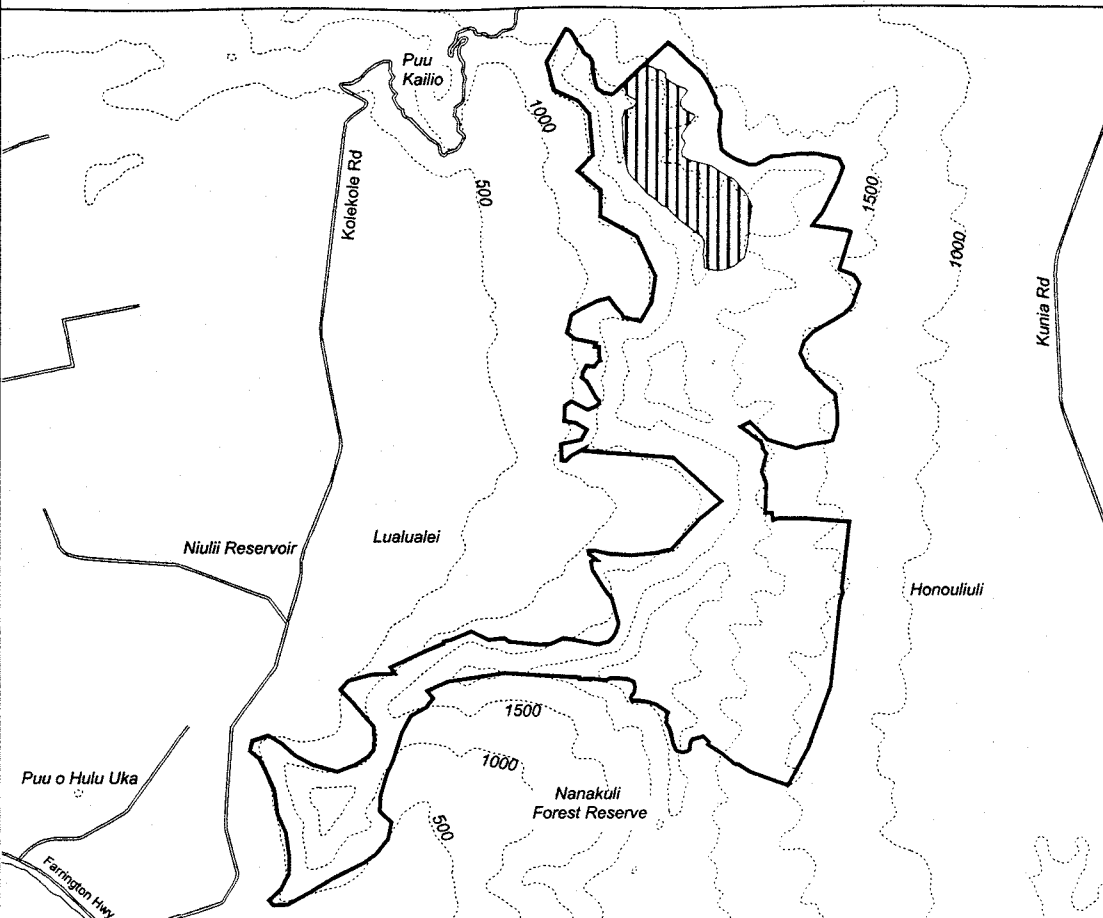

Map 178 Unit 15 - *Schiedea kaalae* - b

 Critical Habitat Unit 15

 Critical Habitat for *Schiedea kaalae* - b

 Elevation (500-ft. contours)

 Major Road

 Coastline

0 0.5 1 Miles

0 0.5 1 Kilometers