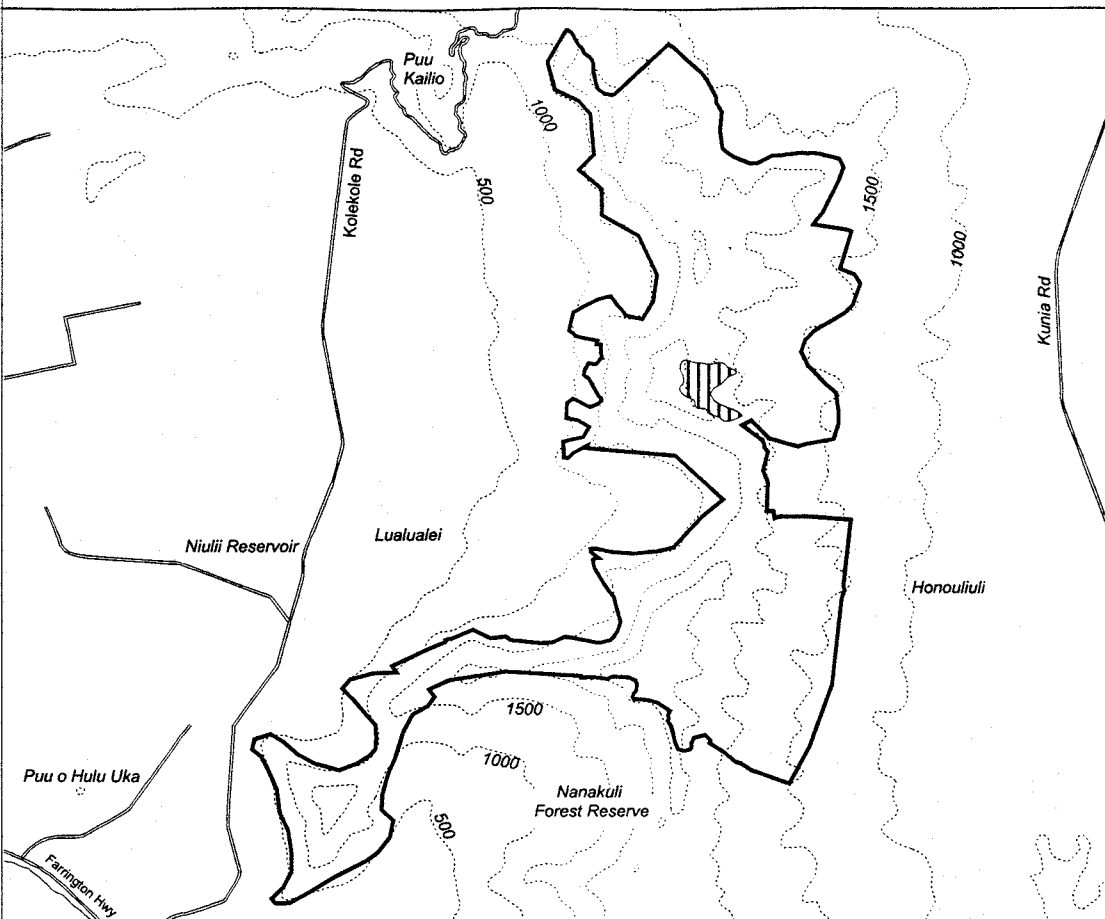

# Map 179 Unit 15 - *Schiedea kaalae* - c

 Critical Habitat Unit 15

 Critical Habitat for *Schiedea kaalae* - c

 Elevation (500-ft. contours)

 Major Road

 Coastline

0 0.5 1 Miles

0 0.5 1 Kilometers