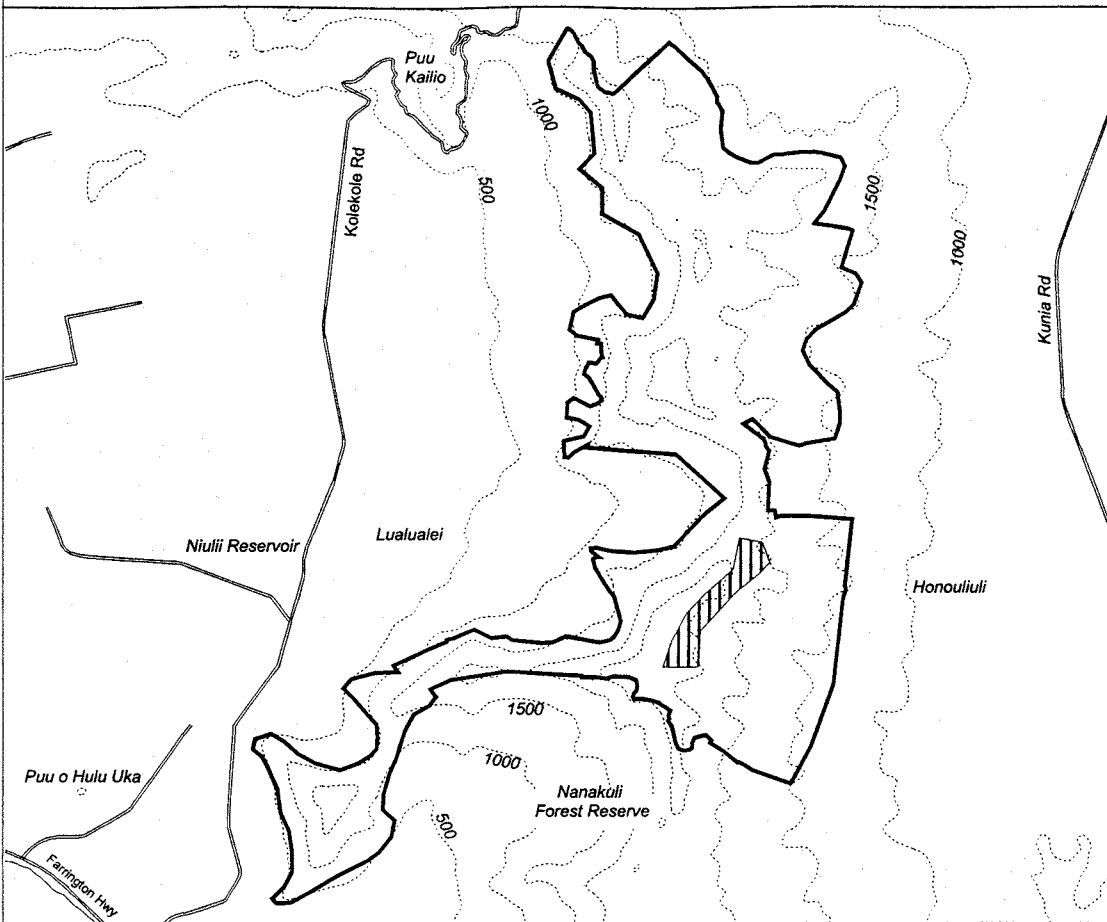

Map 180 Unit 15 - *Schiedea kaalae* - d

Critical Habitat Unit 15

Critical Habitat for
Schiedea kaalae - d

Elevation (500-ft. contours)

Major Road

Coastline

0 0.5 1 Miles

0 0.5 1 Kilometers