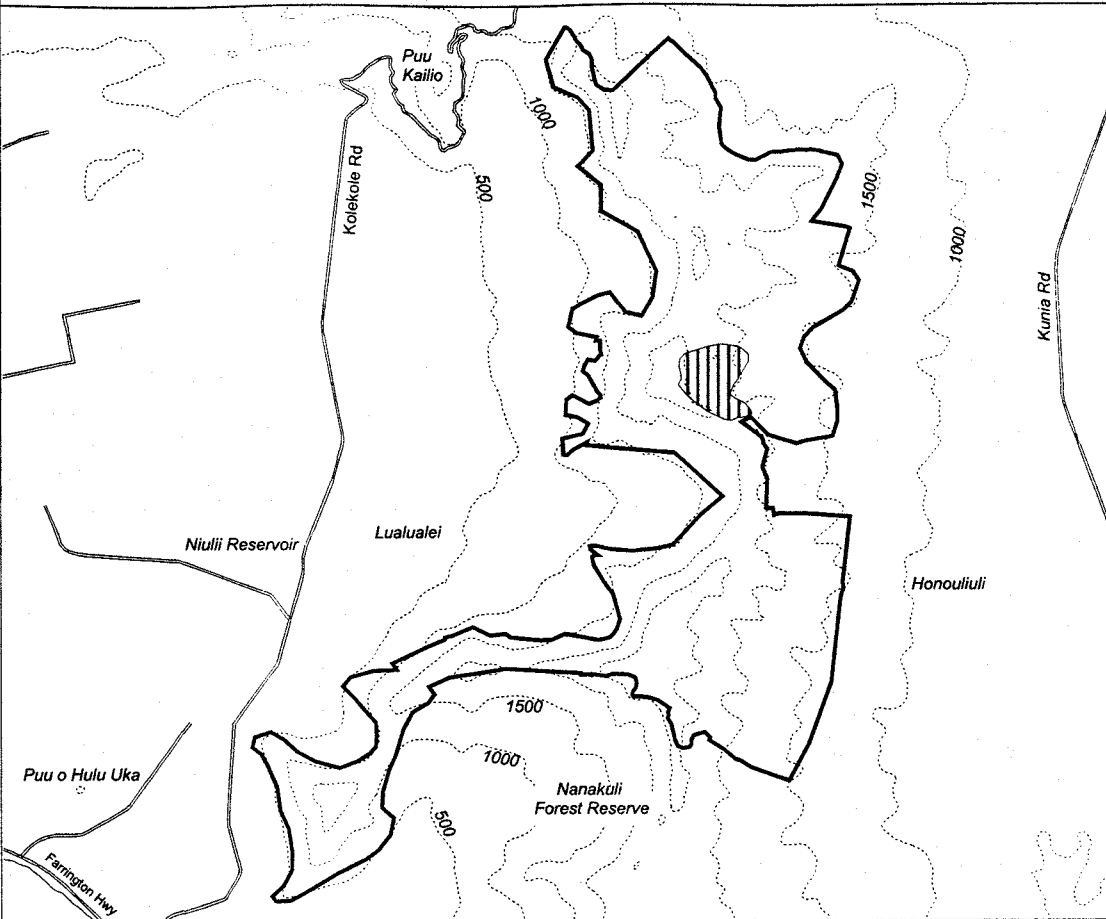

Map 182 Unit 15 - *Schiedea nuttallii* - c

 Critical Habitat Unit 15

 Critical Habitat for
Schiedea nuttallii - c

 Elevation (500-ft. contours)

 Major Road

 Coastline

0 0.5 1 Miles

0 0.5 1 Kilometers