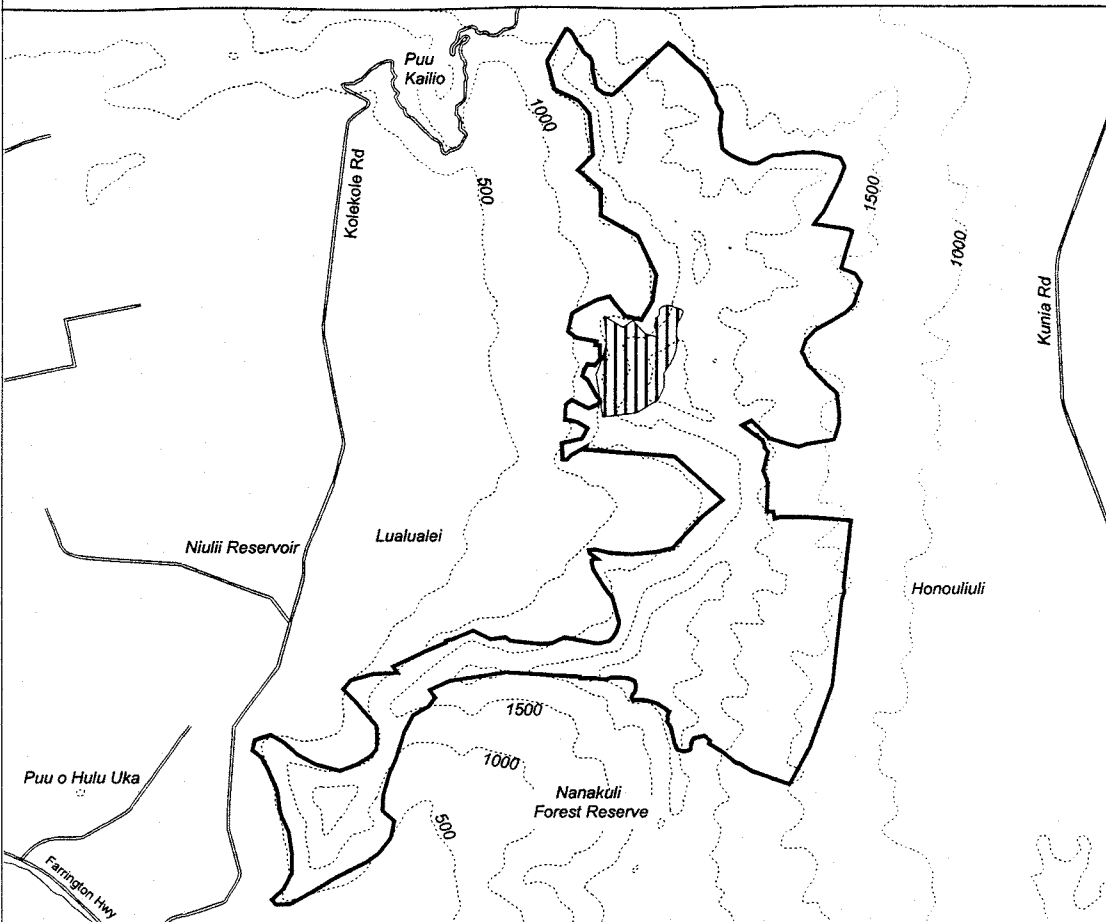

Map 183 Unit 15 - *Silene perlmantii* - a

Critical Habitat Unit 15

Critical Habitat for
Silene perlmantii - a

Elevation (500-ft. contours)

Major Road

Coastline

0 0.5 1 Miles

0 0.5 1 Kilometers