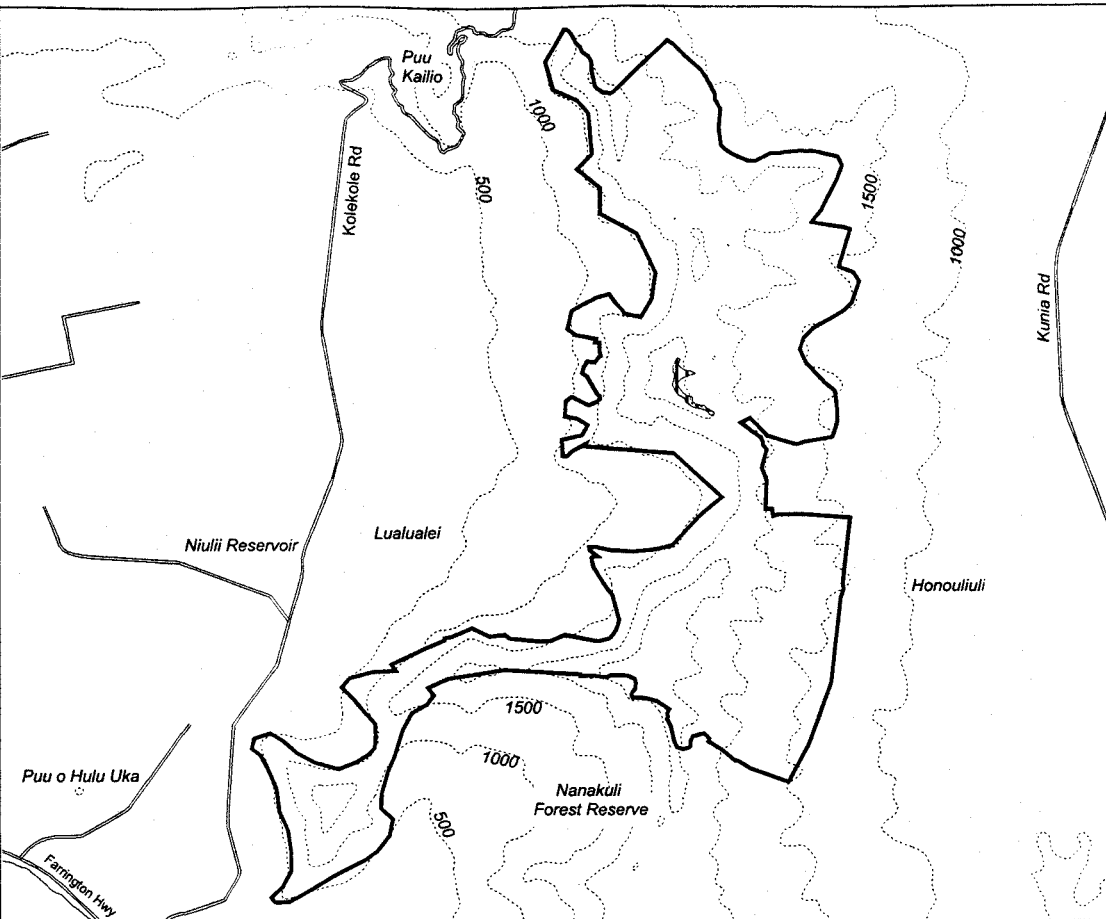

Map 184 Unit 15 - *Silene perlmantii* - b

 Critical Habitat Unit 15

 Critical Habitat for
Silene perlmantii - b

 Elevation (500-ft. contours)

 Major Road

 Coastline

0 0.5 1 Miles

0 0.5 1 Kilometers