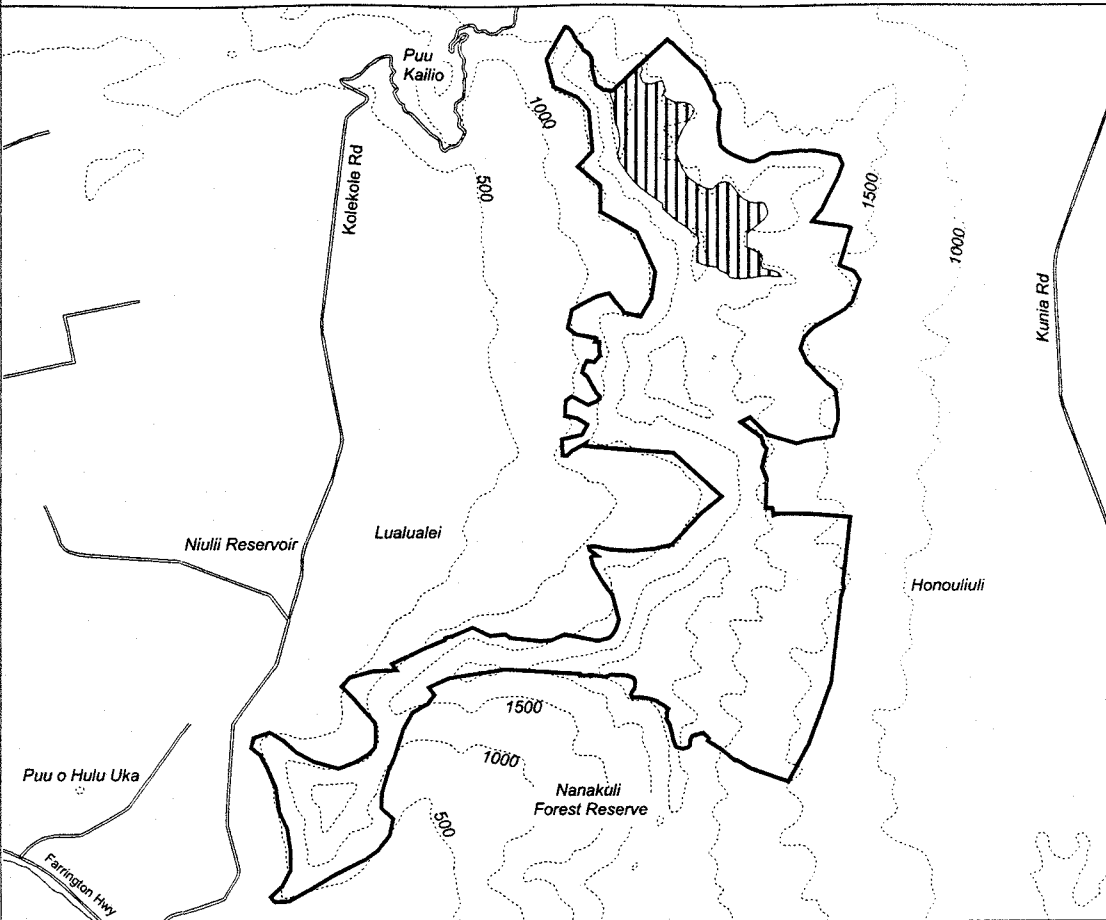

Map 189 Unit 15 - *Stenogyne kanehoana* - a

 Critical Habitat Unit 15

 Critical Habitat for
Stenogyne kanehoana - a

 Elevation (500-ft. contours)

 Major Road

 Coastline

0 0.5 1 Miles

0 0.5 1 Kilometers