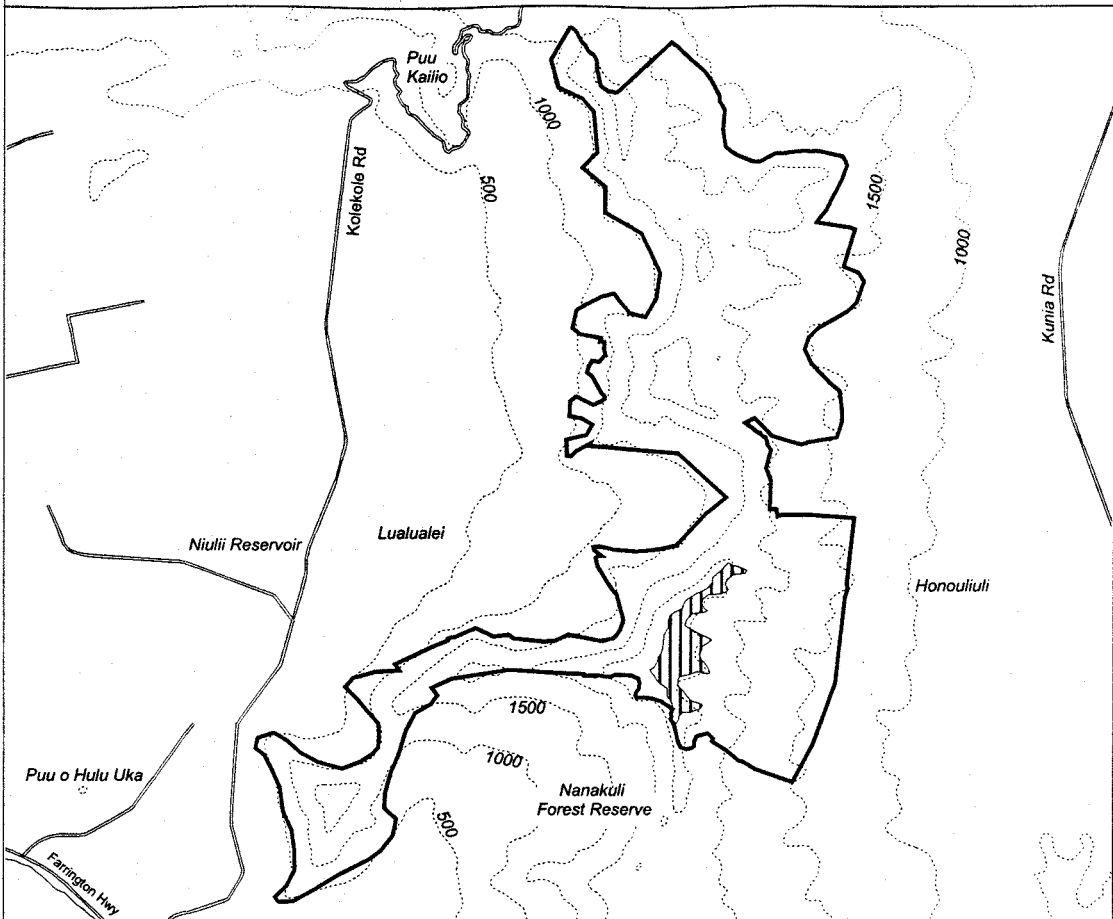

Map 190 Unit 15 - *Stenogyne kanehoana* - b

-  Critical Habitat Unit 15
-  Critical Habitat for *Stenogyne kanehoana* - b
-  Elevation (500-ft. contours)
-  Major Road
-  Coastline

0 0.5 1 Miles

0 0.5 1 Kilometers