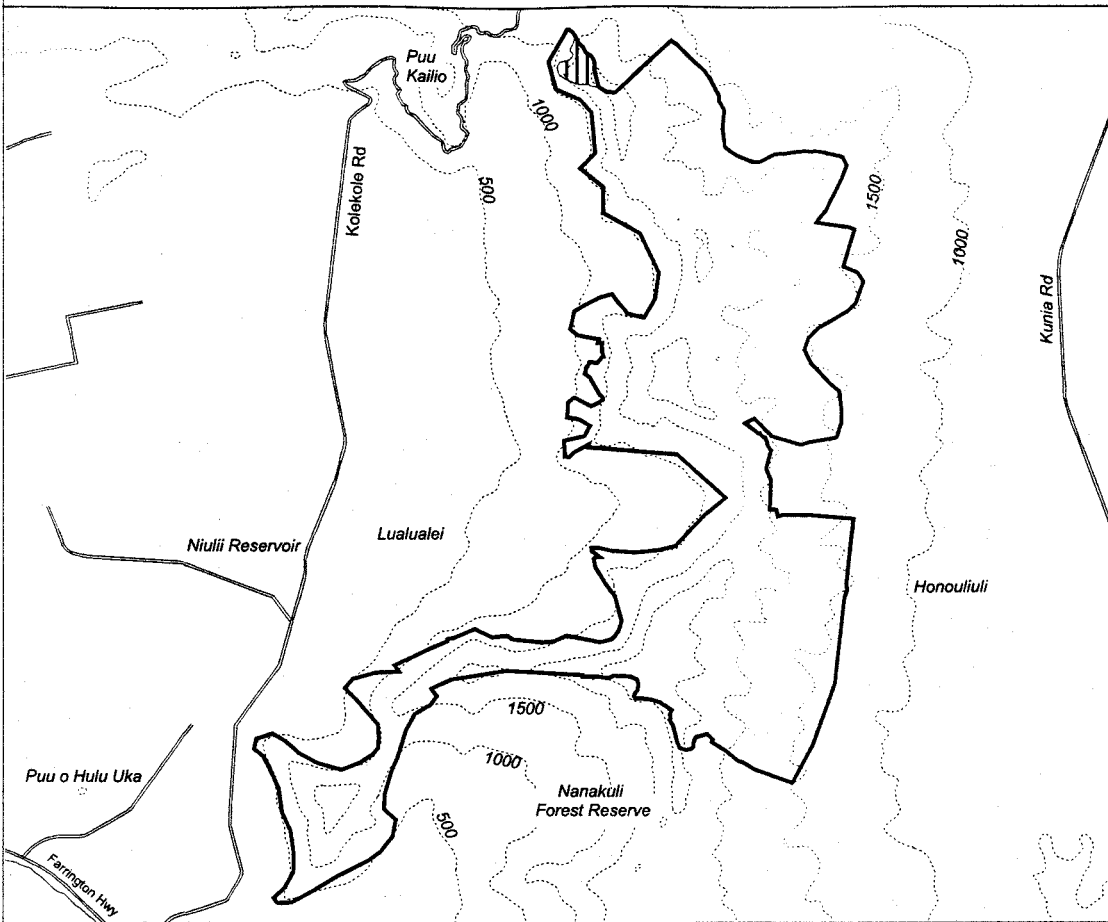

Map 191 Unit 15 - *Tetramolopium lepidotum* ssp. *lepidotum* - c

 Critical Habitat Unit 15

 Critical Habitat for  
*Tetramolopium lepidotum* ssp. *lepidotum* - c

 Elevation (500-ft. contours)

 Major Road

 Coastline