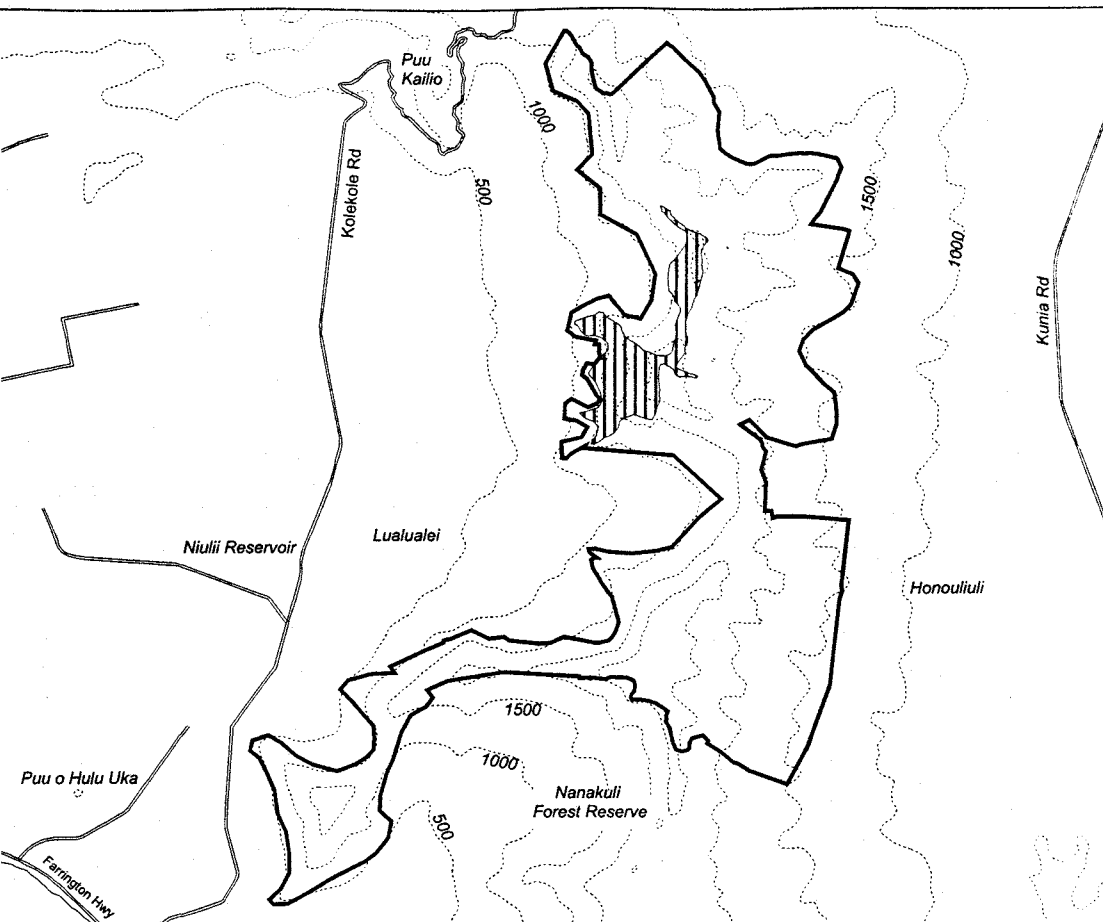

Map 192 Unit 15 - *Tetramolopium lepidotum* ssp. *lepidotum* - d

Critical Habitat Unit 15

Critical Habitat for
Tetramolopium lepidotum ssp. *lepidotum* - d

Elevation (500-ft. contours)

Major Road

Coastline