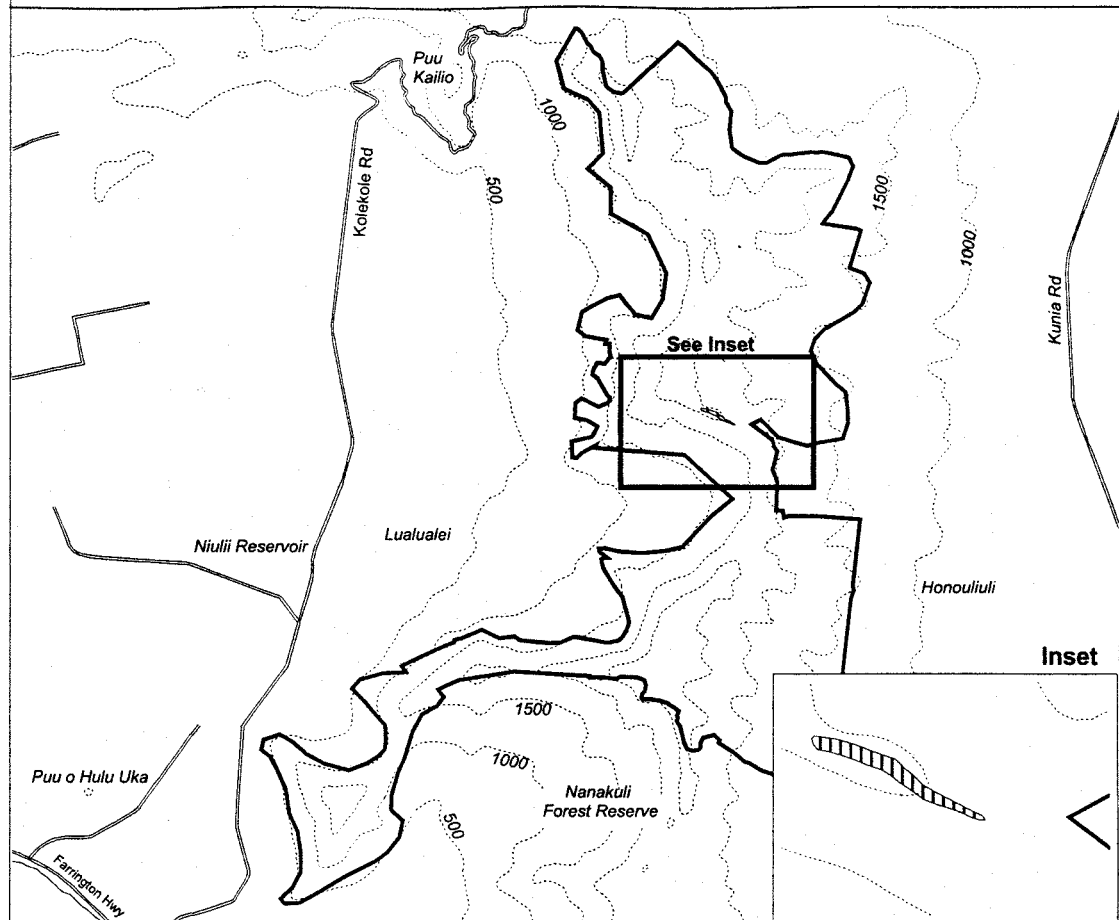

Map 193 Unit 15 - *Tetramolopium lepidotum* ssp. *lepidotum* - e

Critical Habitat Unit 15

Critical Habitat for  
*Tetramolopium lepidotum* ssp. *lepidotum* - e

Elevation (500-ft. contours)

Major Road

Coastline

0 0.5 1 Miles

0 0.5 1 Kilometers