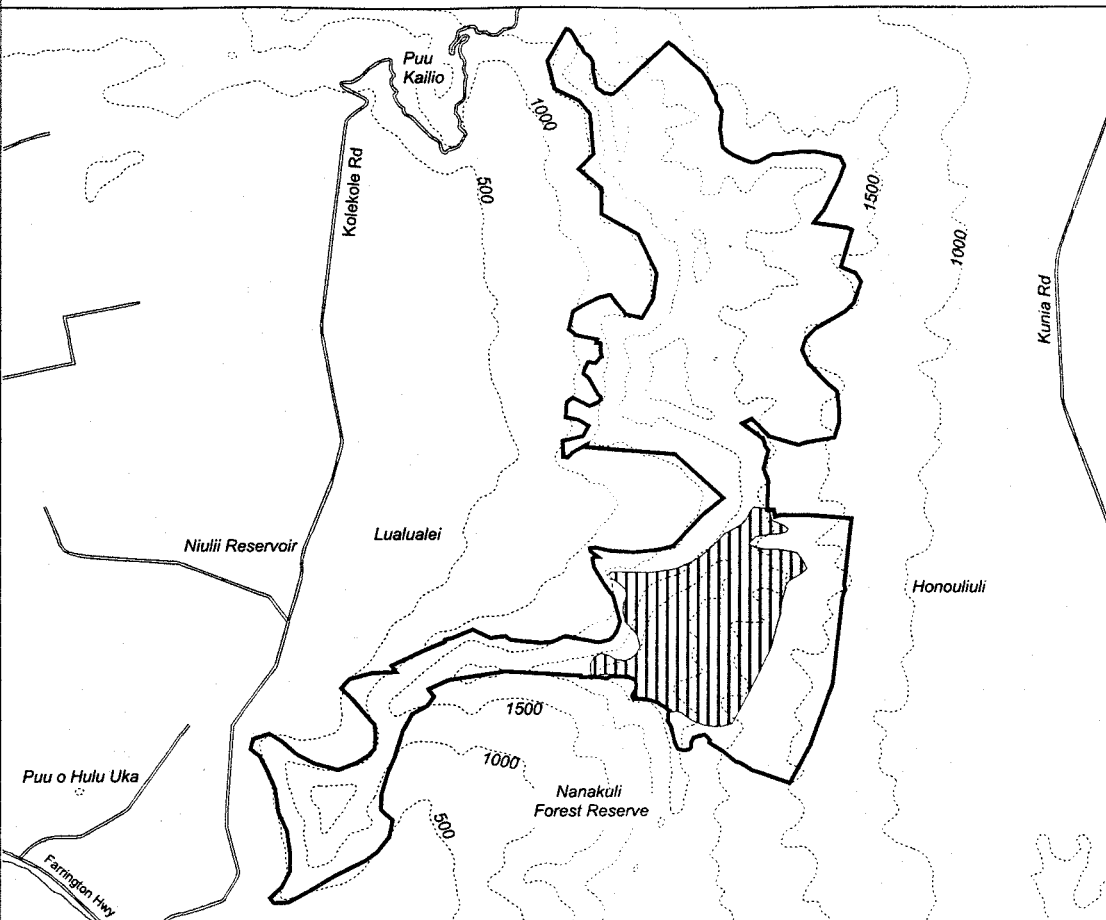

Map 194 Unit 15 - *Tetramolopium lepidotum* ssp. *lepidotum* - f

 Critical Habitat Unit 15

 Critical Habitat for
Tetramolopium lepidotum ssp. *lepidotum* - f

 Elevation (500-ft. contours)

 Major Road

 Coastline

0 0.5 1 Miles

0 0.5 1 Kilometers