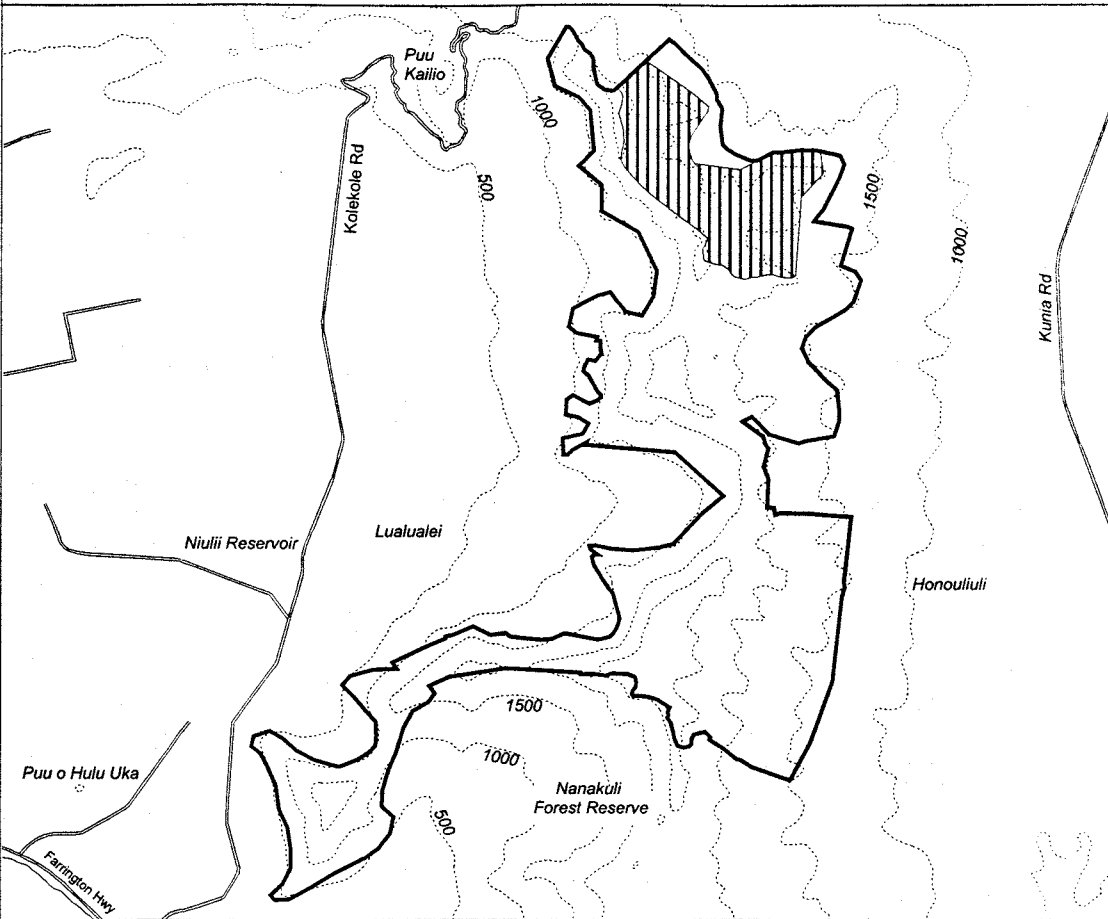

Map 195 Unit 15 - *Urera kaalae* - c

 Critical Habitat Unit 15

 Critical Habitat for *Urera kaalae* - c

 Elevation (500-ft. contours)

 Major Road

 Coastline

0 0.5 1 Miles

0 0.5 1 Kilometers