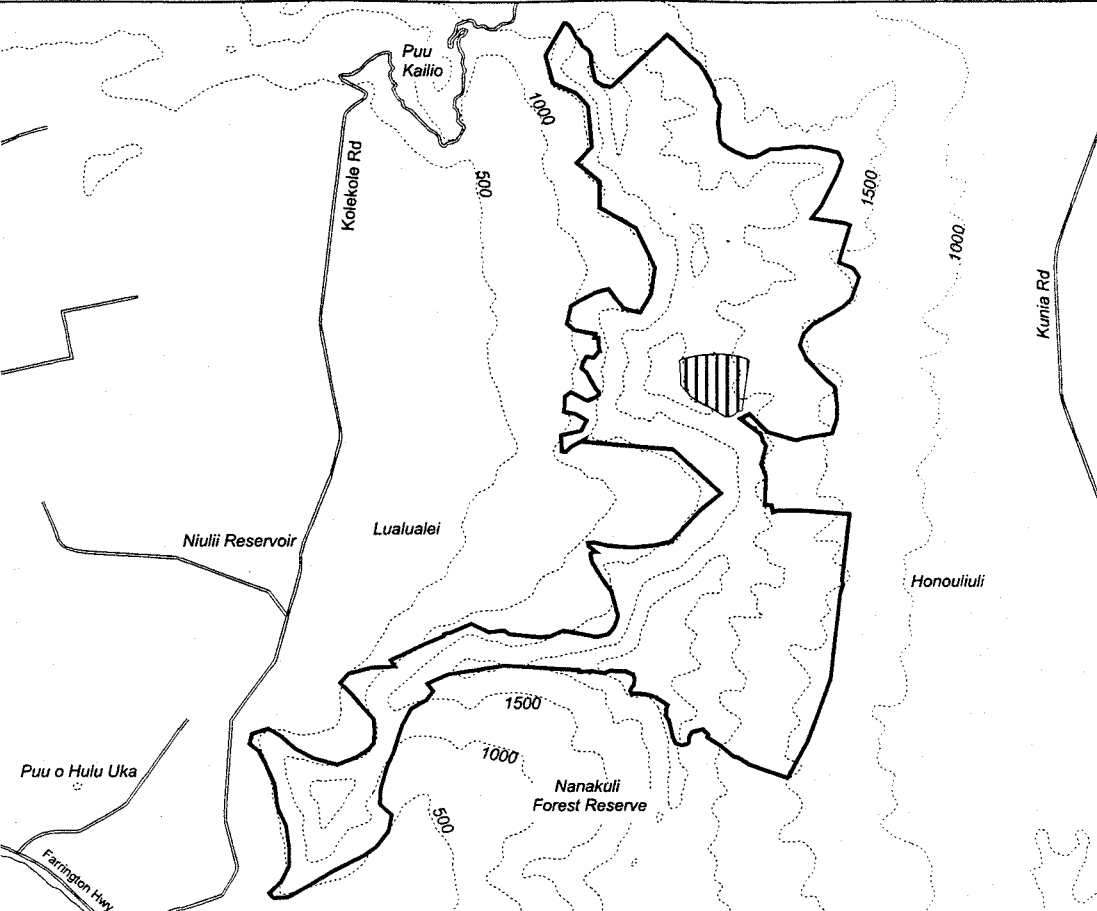

Map 196 Unit 15 - *Urera kaalae* - d

 Critical Habitat Unit 15

 Critical Habitat for *Urera kaalae* - d

 Elevation (500-ft. contours)

 Major Road

 Coastline

0 0.5 1 Miles

0 0.5 1 Kilometers