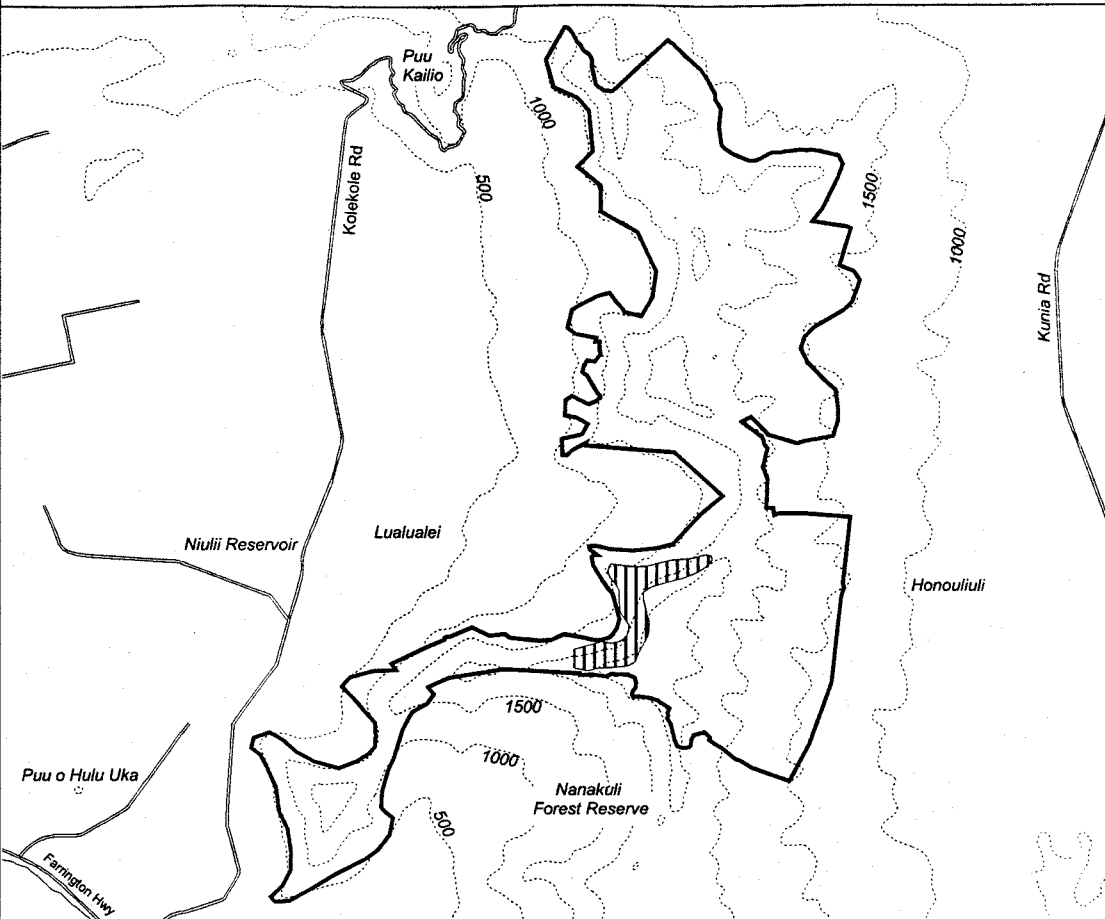

Map 197 Unit 15 - *Urera kaalae* - e

 Critical Habitat Unit 15

 Critical Habitat for *Urera kaalae* - e

 Elevation (500-ft. contours)

 Major Road

 Coastline

0 0.5 1 Miles

0 0.5 1 Kilometers