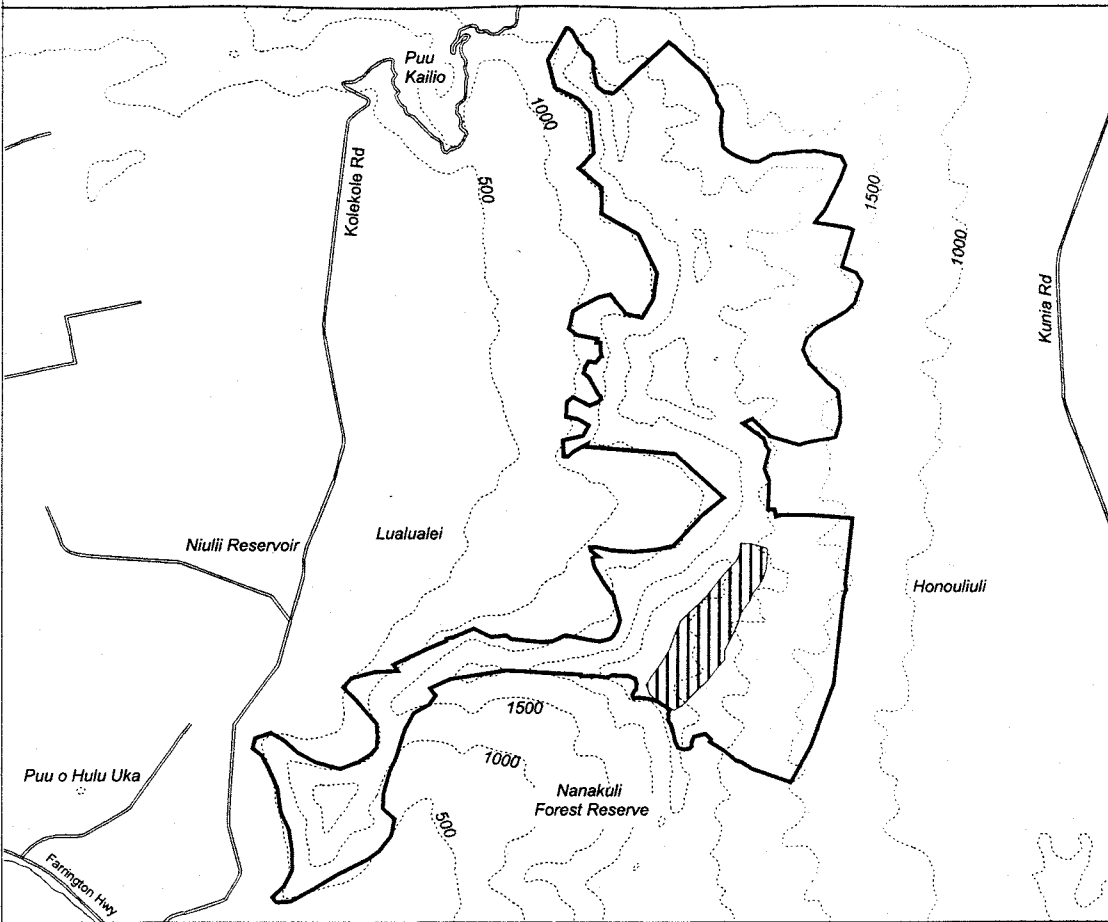

Map 198 Unit 15 - *Urera kaalae* - f

 Critical Habitat Unit 15

 Critical Habitat for
Urera kaalae - f

 Elevation (500-ft. contours)

 Major Road

 Coastline

0 0.5 1 Miles

0 0.5 1 Kilometers