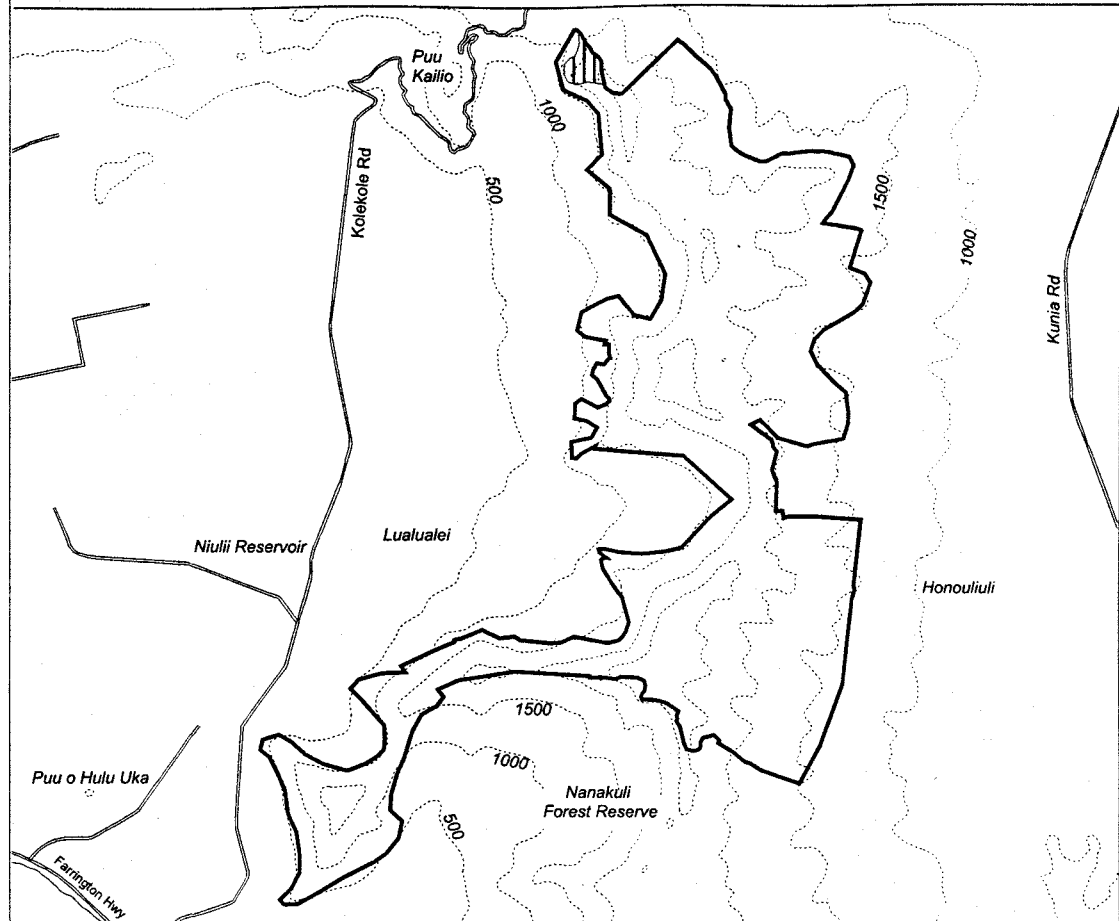

Map 199 Unit 15 - *Viola chamissoniana* ssp. *chamissoniana* - e

 Critical Habitat Unit 15

 Critical Habitat for
Viola chamissoniana ssp. *chamissoniana* - e

 Elevation (500-ft. contours)

 Major Road

 Coastline

0 0.5 1 Miles

0 0.5 1 Kilometers