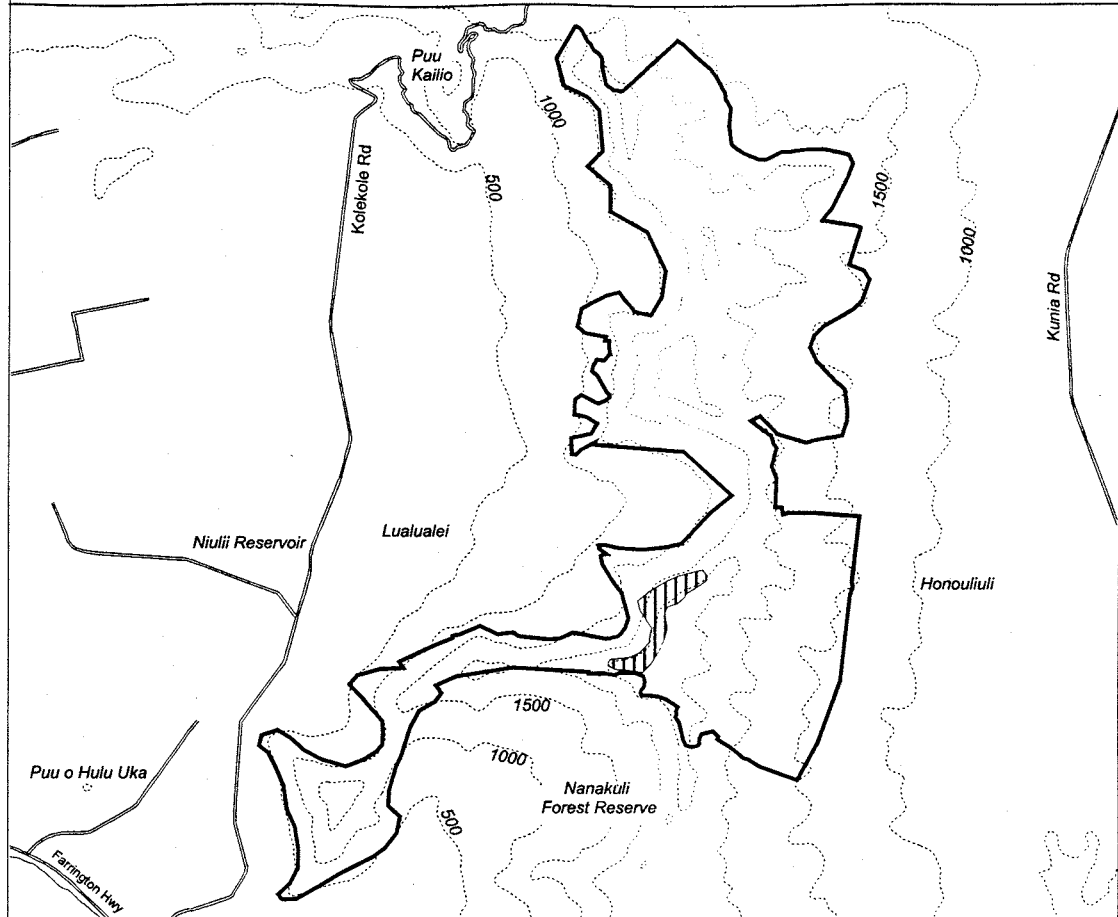

Map 200 Unit 15 - *Viola chamissoniana* ssp. *chamissoniana* - f

 Critical Habitat Unit 15

 Critical Habitat for
Viola chamissoniana ssp. *chamissoniana* - f

 Elevation (500-ft. contours)

 Major Road

 Coastline

0 0.5 1 Miles

0 0.5 1 Kilometers