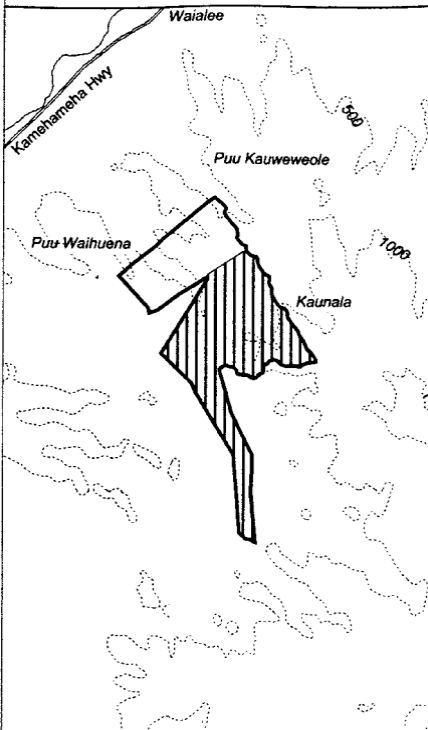

Map 207

Unit 18 - *Cyanea longiflora* - c

Critical Habitat Unit 18

Critical Habitat for
Cyanea longiflora - c

Elevation (500-ft. contours)

Major Road

Coastline

0.5 0 0.5 Miles