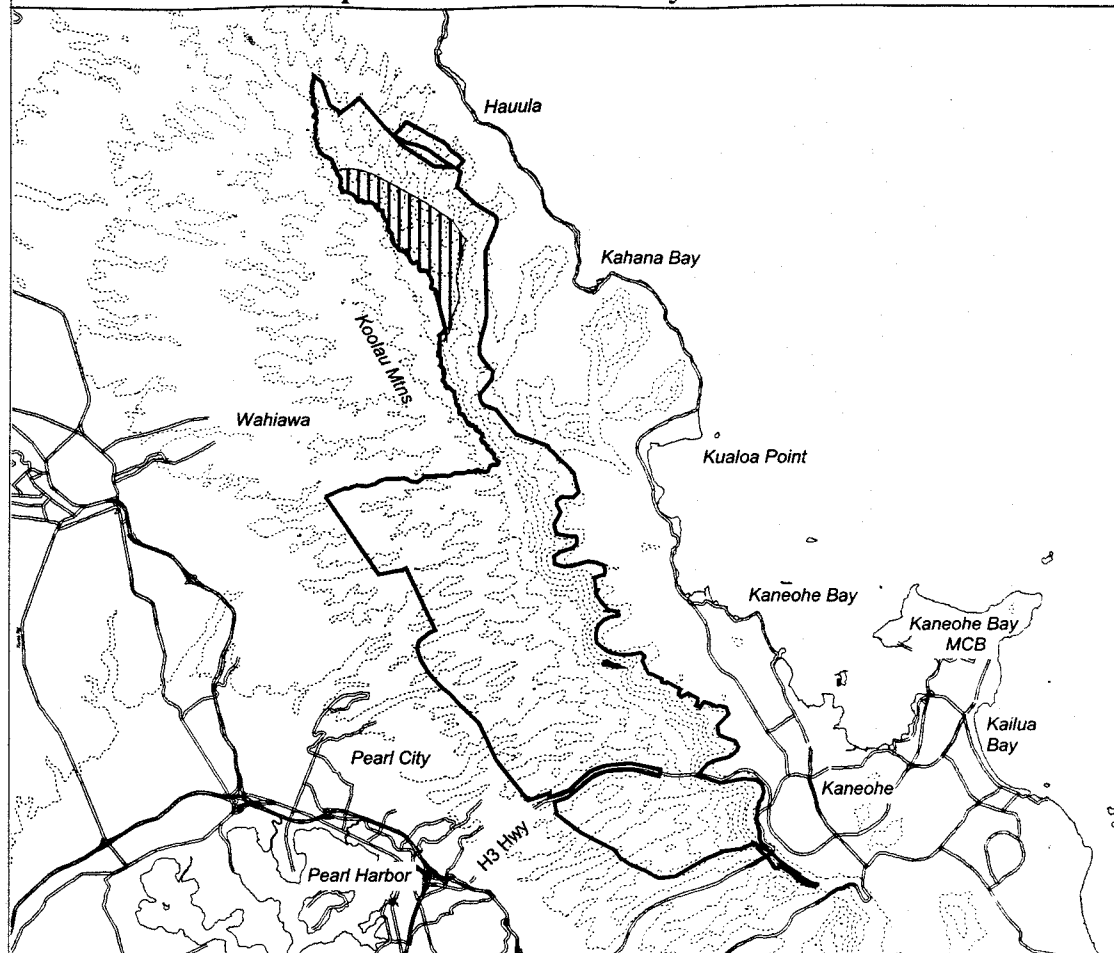

Map 211 Unit 20 - *Chamaesyce rockii* - a

 Critical Habitat Unit 20

 Critical Habitat for
Chamaesyce rockii - a

 Elevation (500-ft. contours)

 Major Road

 Coastline

0 1 2 3 Miles

0 1 2 3 Kilometers