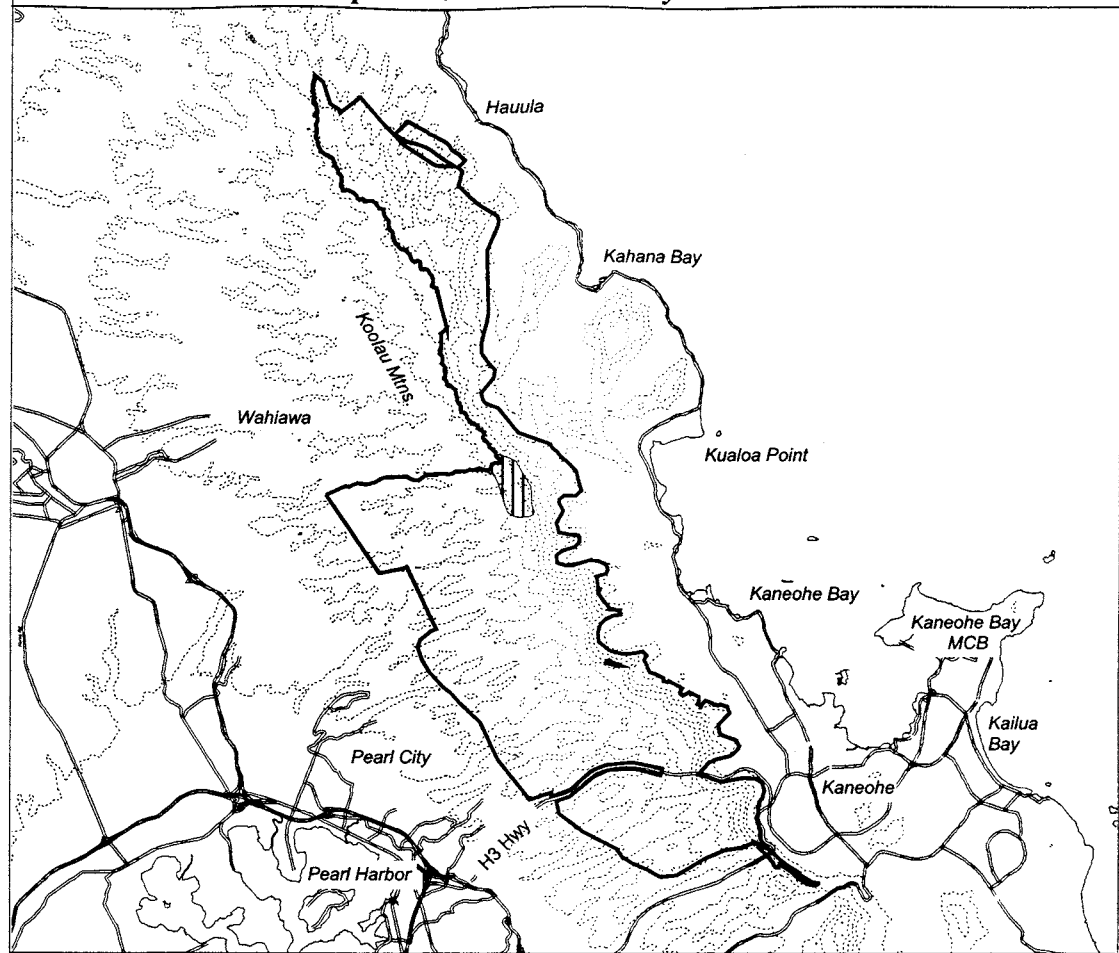

Map 212 Unit 20 - *Chamaesyce rockii* - b

 Critical Habitat Unit 20

 Critical Habitat for
Chamaesyce rockii - b

 Elevation (500-ft. contours)

 Major Road

 Coastline

0 1 2 3 Miles

0 1 2 3 Kilometers