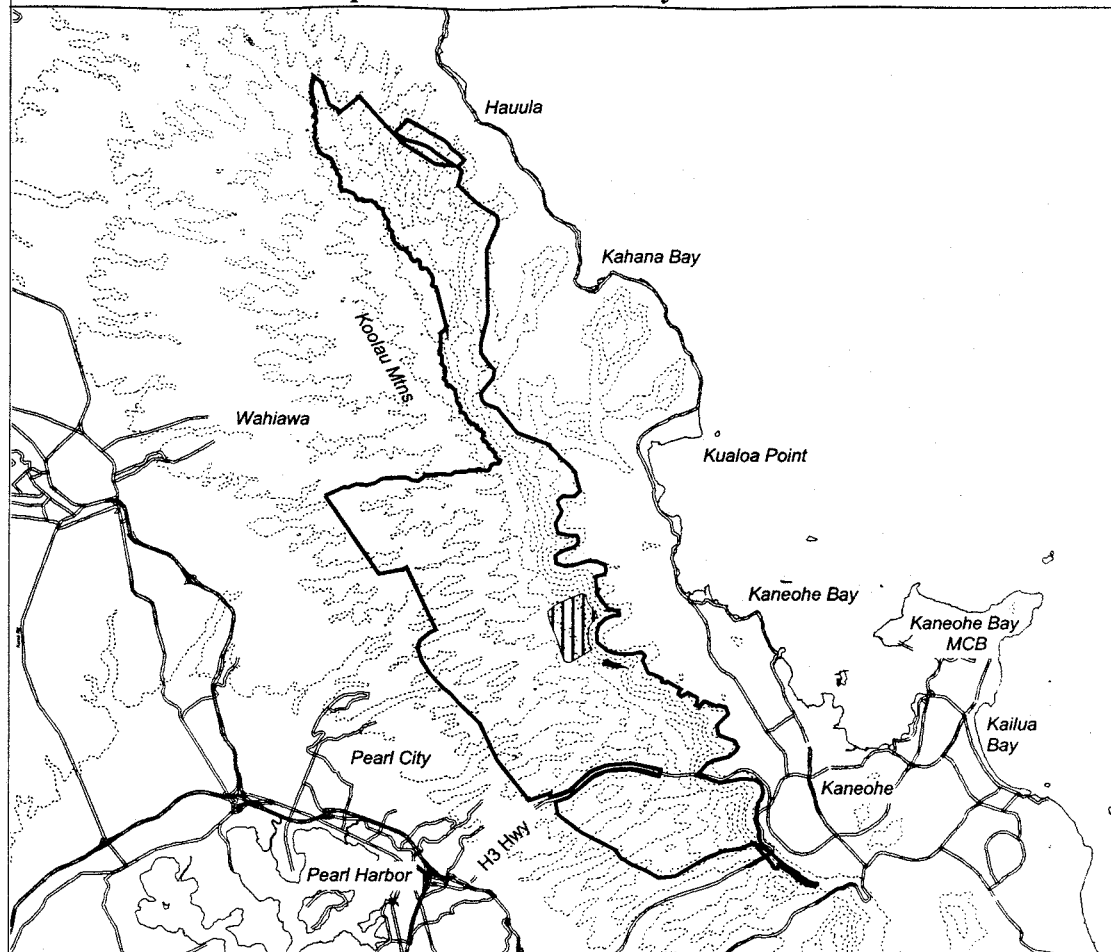

# Map 213 Unit 20 - *Chamaesyce rockii* - c

 Critical Habitat Unit 20

 Critical Habitat for  
*Chamaesyce rockii* - c

 Elevation (500-ft. contours)

 Major Road

 Coastline

 0 1 2 3 Miles

 0 1 2 3 Kilometers