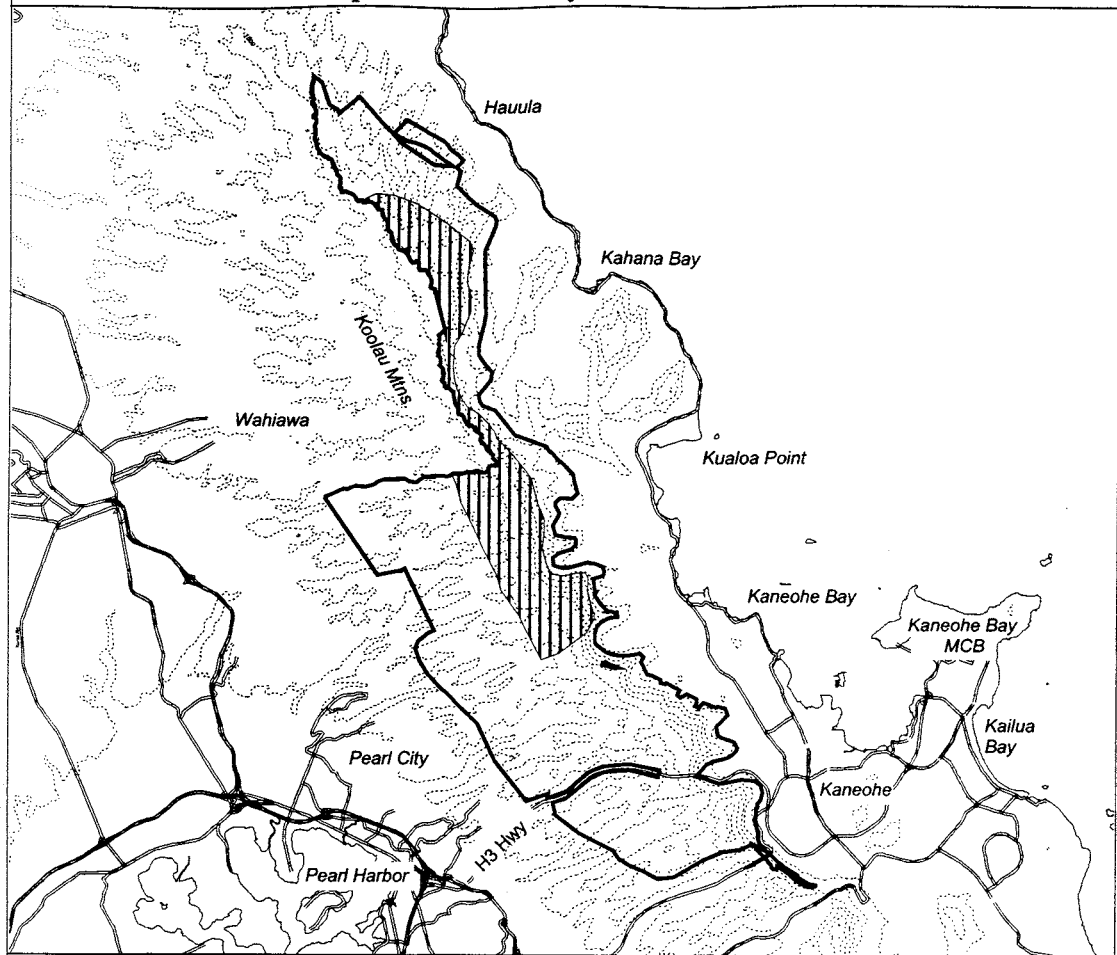

Map 214 Unit 20 - *Cyanea acuminata* - b

 Critical Habitat Unit 20

 Critical Habitat for
Cyanea acuminata - b

 Elevation (500-ft. contours)

 Major Road

 Coastline

0 1 2 3 Miles

0 1 2 3 Kilometers