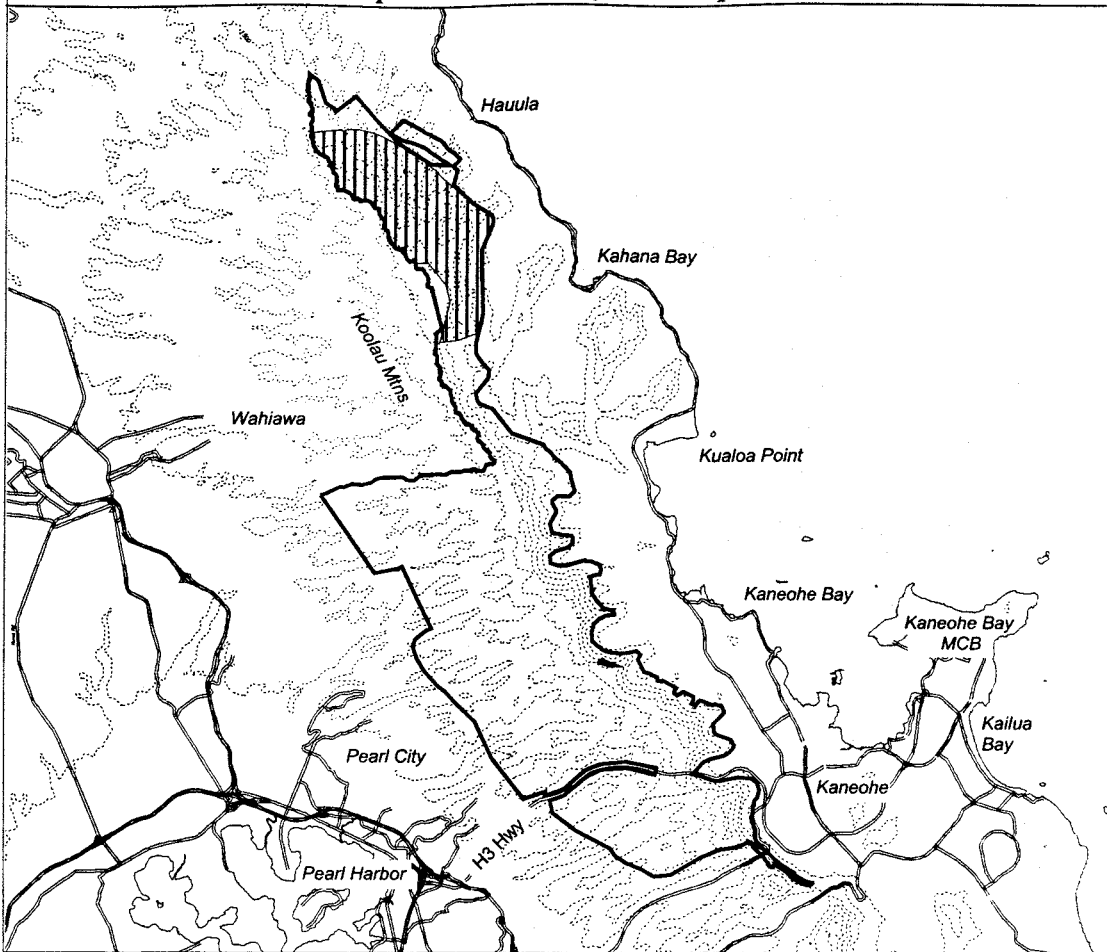

Map 215 Unit 20 - *Cyanea crispa* - a

 Critical Habitat Unit 20

 Critical Habitat for
Cyanea crispa - a

 Elevation (500-ft. contours)

 Major Road

 Coastline

0 1 2 3 Miles

0 1 2 3 Kilometers