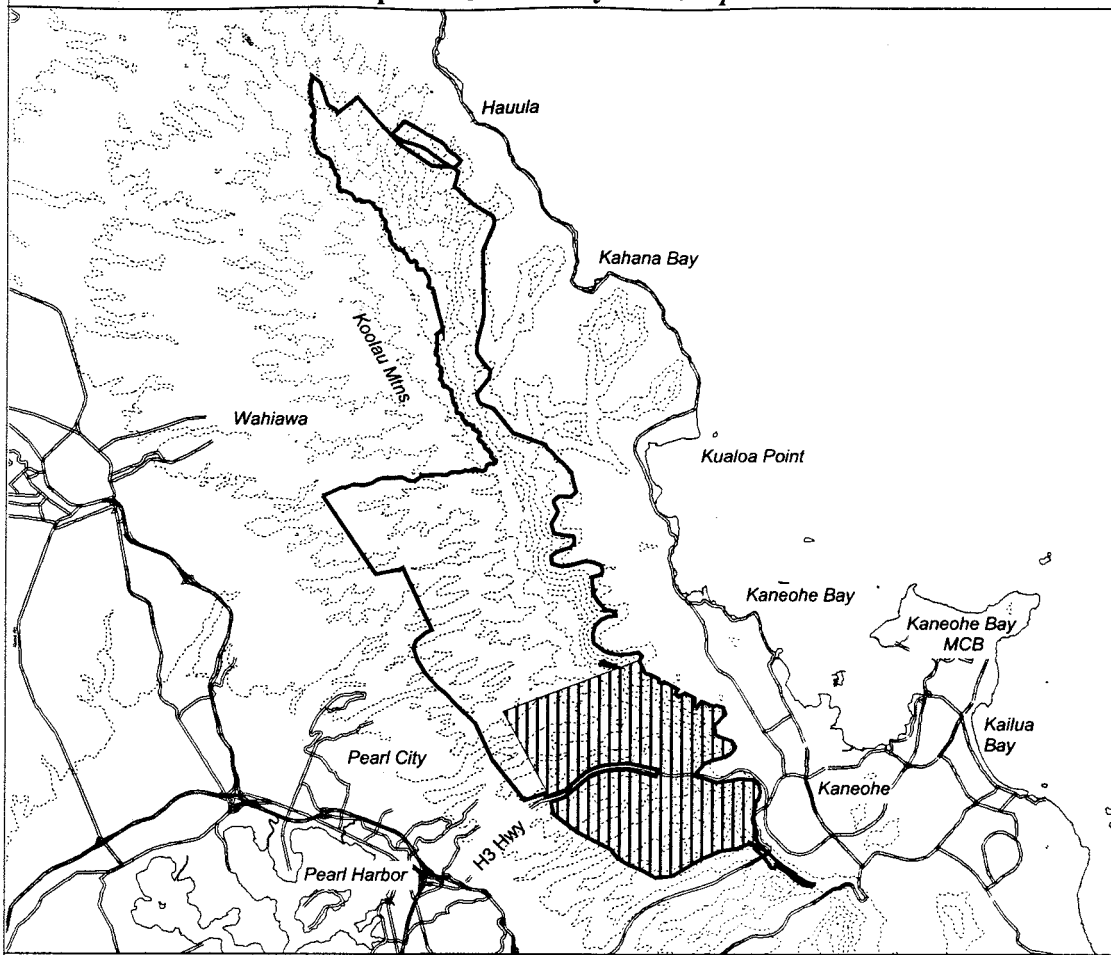

# Map 216 Unit 20 - *Cyanea crispa* - b

-  Critical Habitat Unit 20
-  Critical Habitat for *Cyanea crispa* - b
-  Elevation (500-ft. contours)
-  Major Road
-  Coastline

0 1 2 3 Miles

0 1 2 3 Kilometers