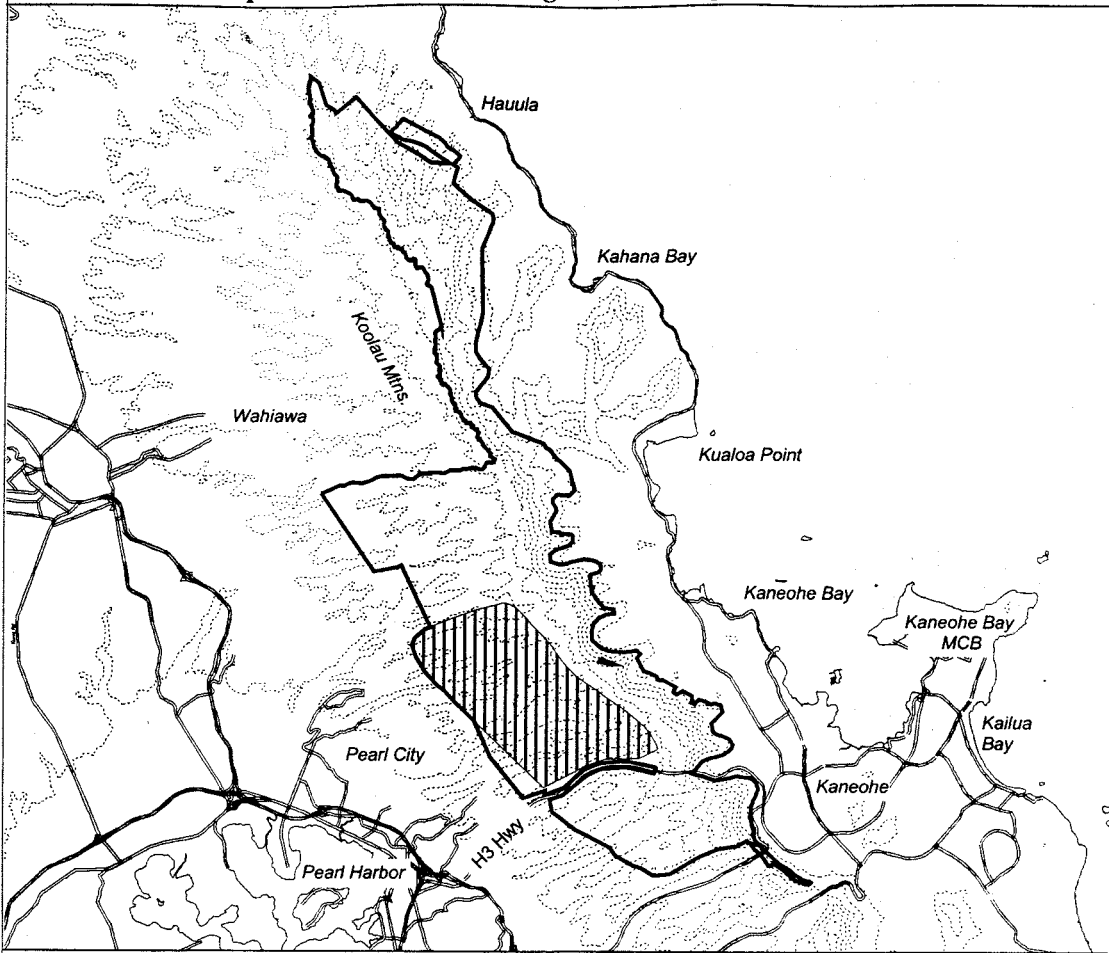

Map 217 Unit 20 - *Cyanea grimesiana* ssp. *grimesiana* - a

Critical Habitat Unit 20

Critical Habitat for
Cyanea grimesiana ssp. *grimesiana* - a

Elevation (500-ft. contours)

Major Road

Coastline

0 1 2 3 Miles

0 1 2 3 Kilometers