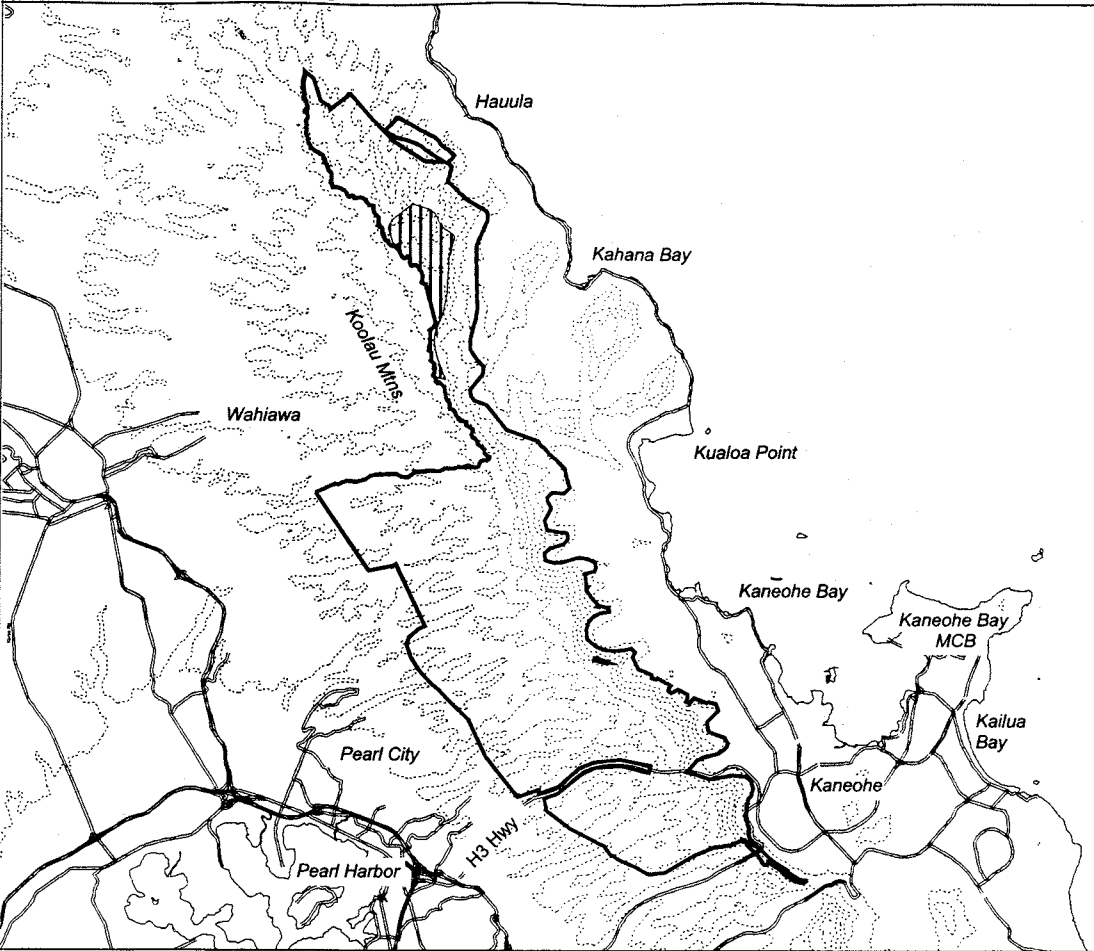

Map 218 Unit 20 - *Cyanea humboldtiana* - a

 Critical Habitat Unit 20

 Critical Habitat for  
*Cyanea humboldtiana* - a

 Elevation (500-ft. contours)

 Major Road

 Coastline

0 1 2 3 Miles

0 1 2 3 Kilometers