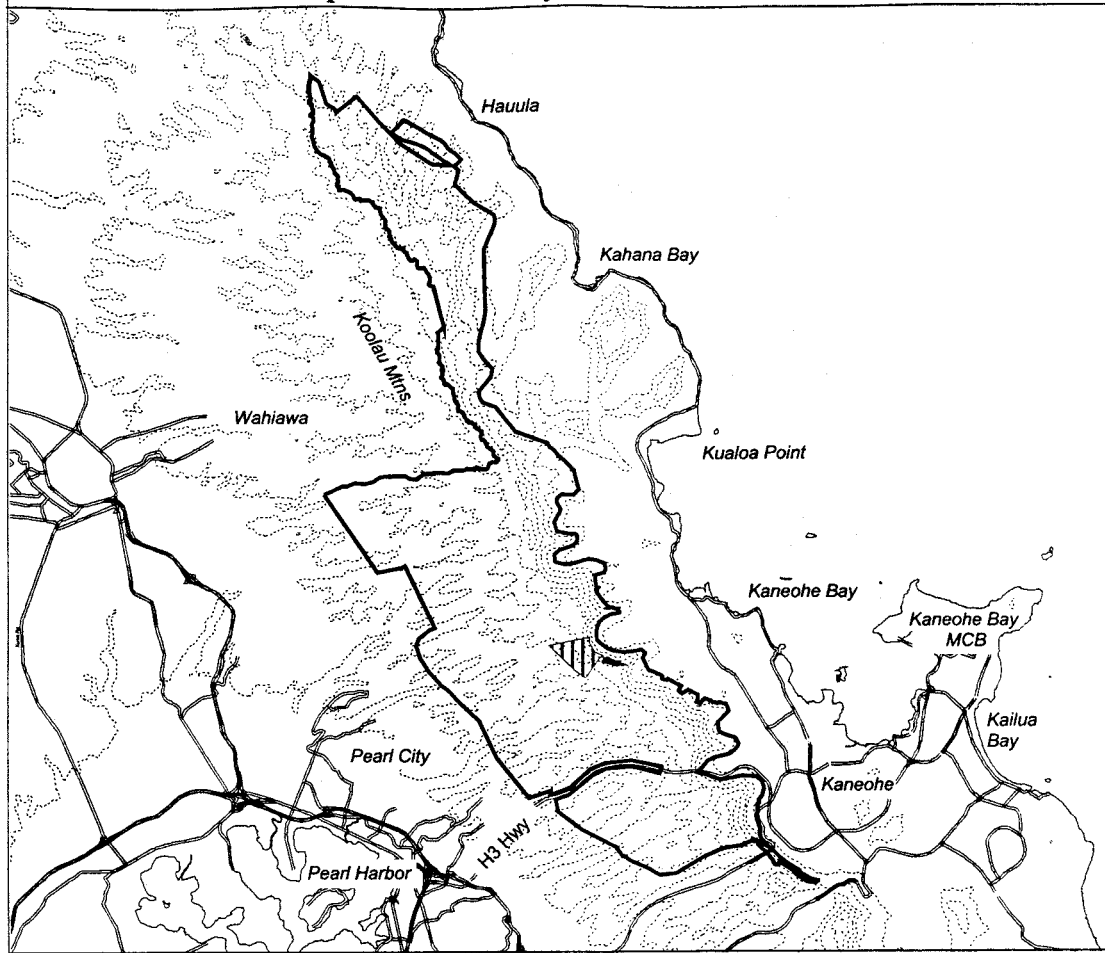

# Map 219 Unit 20 - *Cyanea humboldtiana* - b

-  Critical Habitat Unit 20
-  Critical Habitat for *Cyanea humboldtiana* - b
-  Elevation (500-ft. contours)
-  Major Road
-  Coastline

0 1 2 3 Miles

0 1 2 3 Kilometers