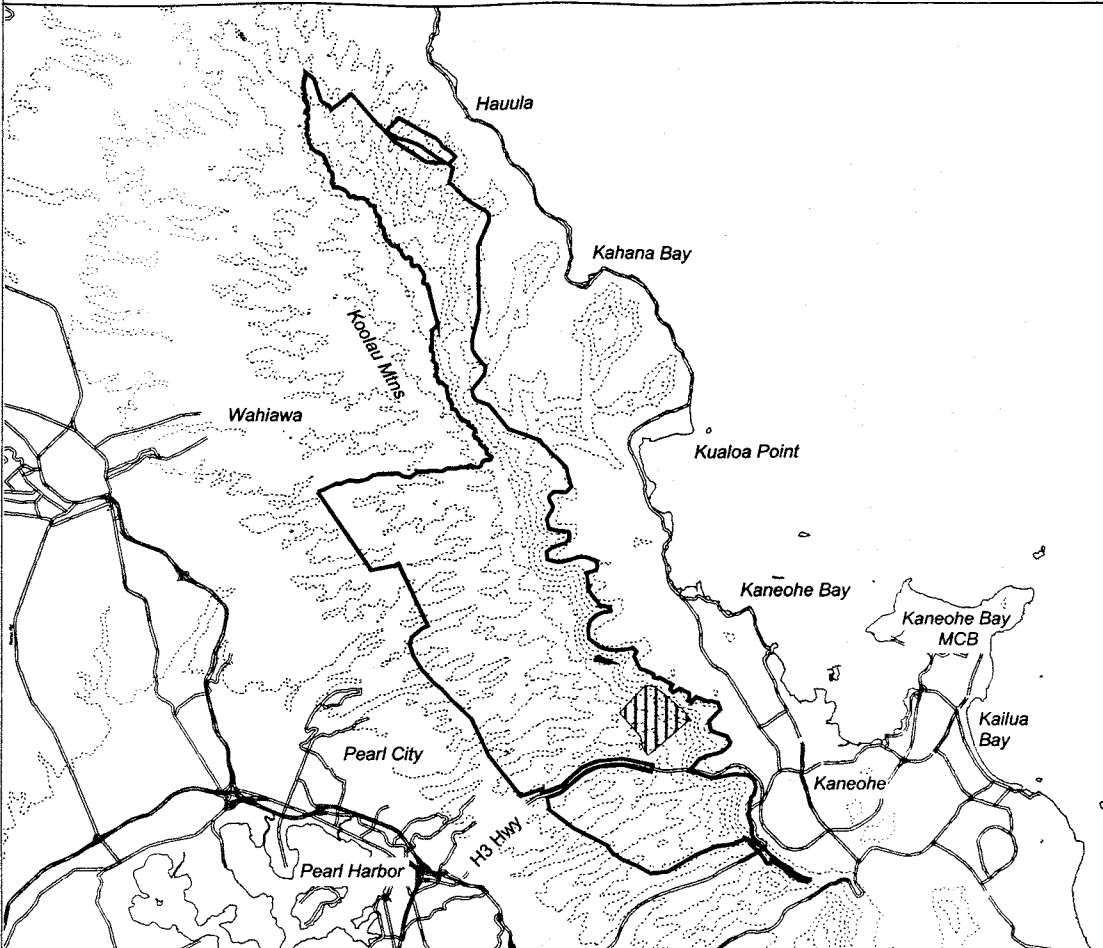

Map 220 Unit 20 - *Cyanea humboldtiana - c*

 Critical Habitat Unit 20

 Critical Habitat for  
*Cyanea humboldtiana - c*

 Elevation (500-ft. contours)

 Major Road

 Coastline

0 1 2 3 Miles

0 1 2 3 Kilometers