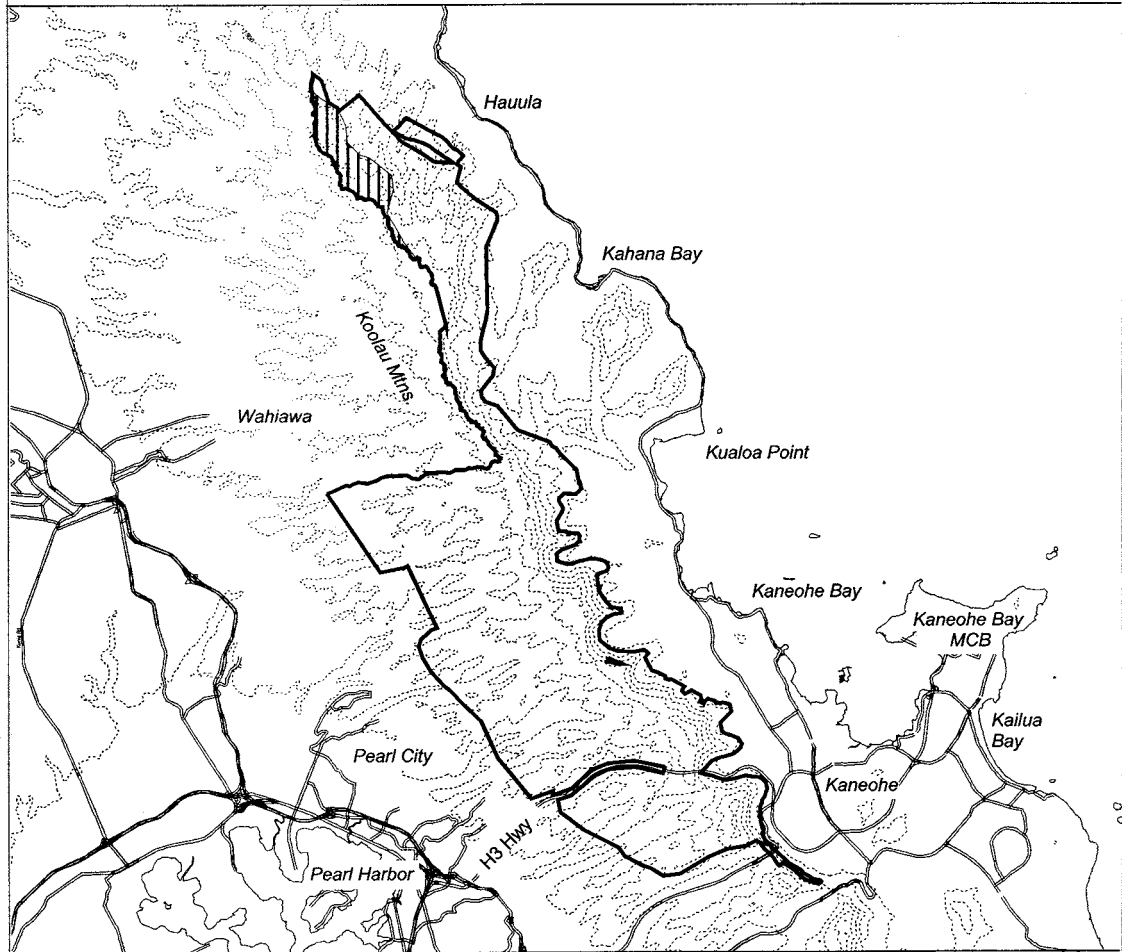

Map 222 Unit 20 - *Cyanea koolauensis* - a

 Critical Habitat Unit 20

 Critical Habitat for
Cyanea koolauensis - a

 Elevation (500-ft. contours)

 Major Road

 Coastline

0 1 2 3 Miles

0 1 2 3 Kilometers