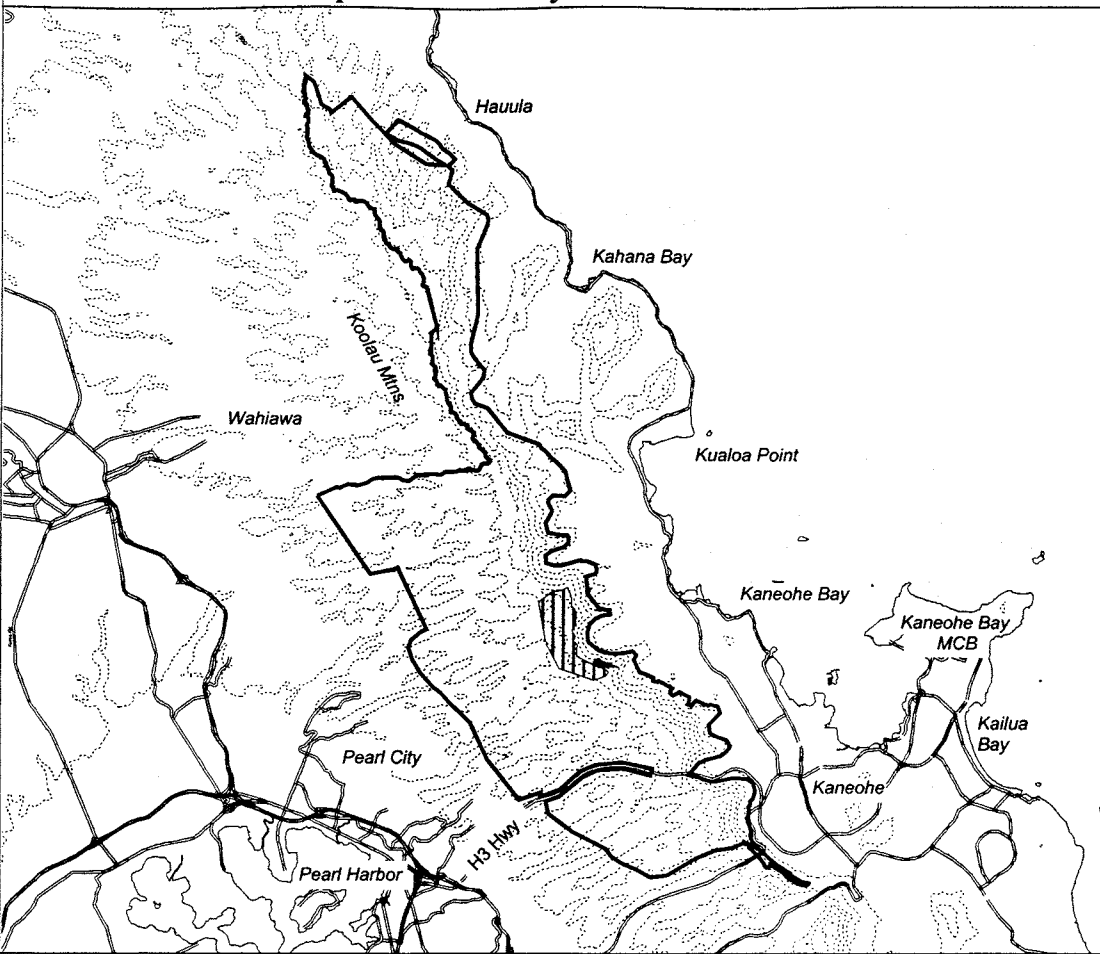

Map 223 Unit 20 - *Cyanea koolauensis* - b

 Critical Habitat Unit 20

 Critical Habitat for *Cyanea koolauensis* - b

 Elevation (500-ft. contours)

 Major Road

 Coastline

 0 1 2 3 Miles

 0 1 2 3 Kilometers