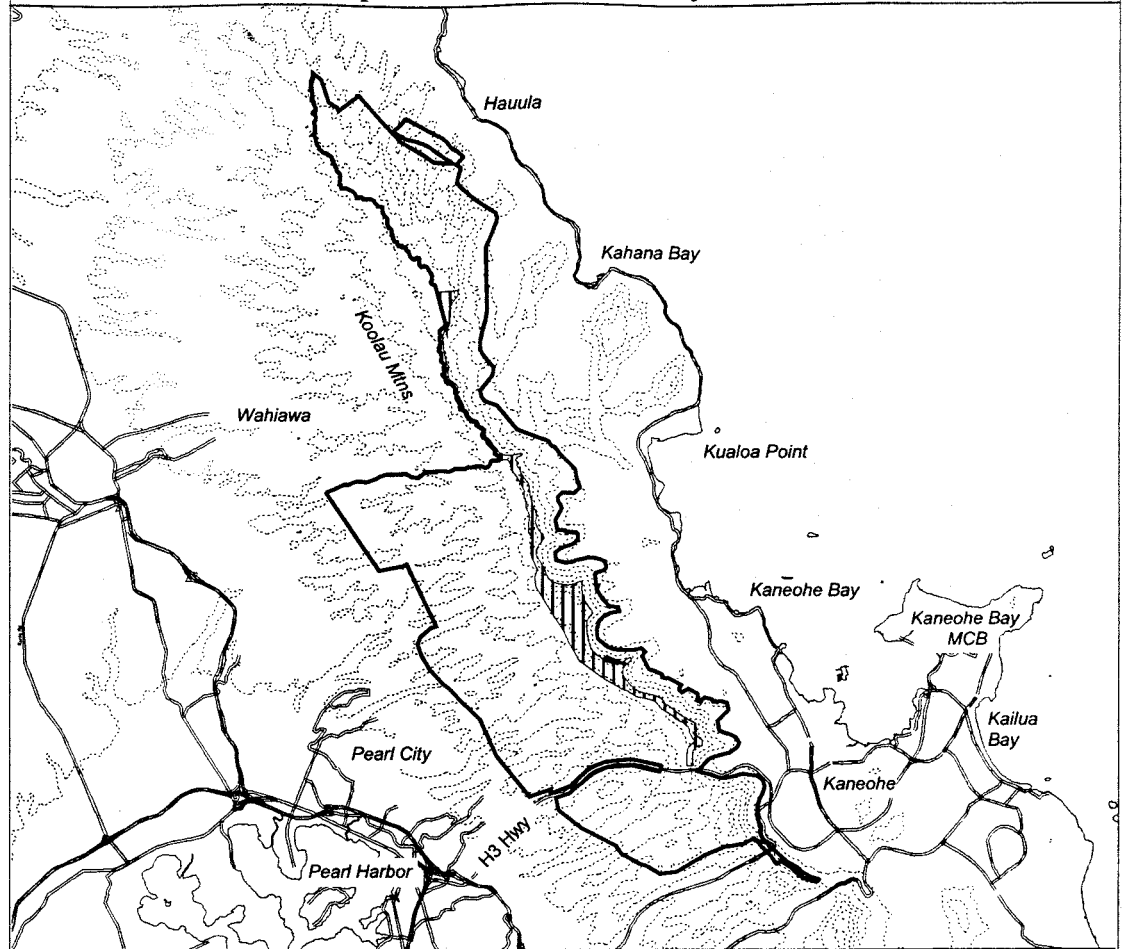

Map 224 Unit 20 - *Cyanea st.-johnii* - a

 Critical Habitat Unit 20

 Critical Habitat for  
*Cyanea st.-johnii* - a

 Elevation (500-ft. contours)

 Major Road

 Coastline

 0 1 2 3 Miles

 0 1 2 3 Kilometers