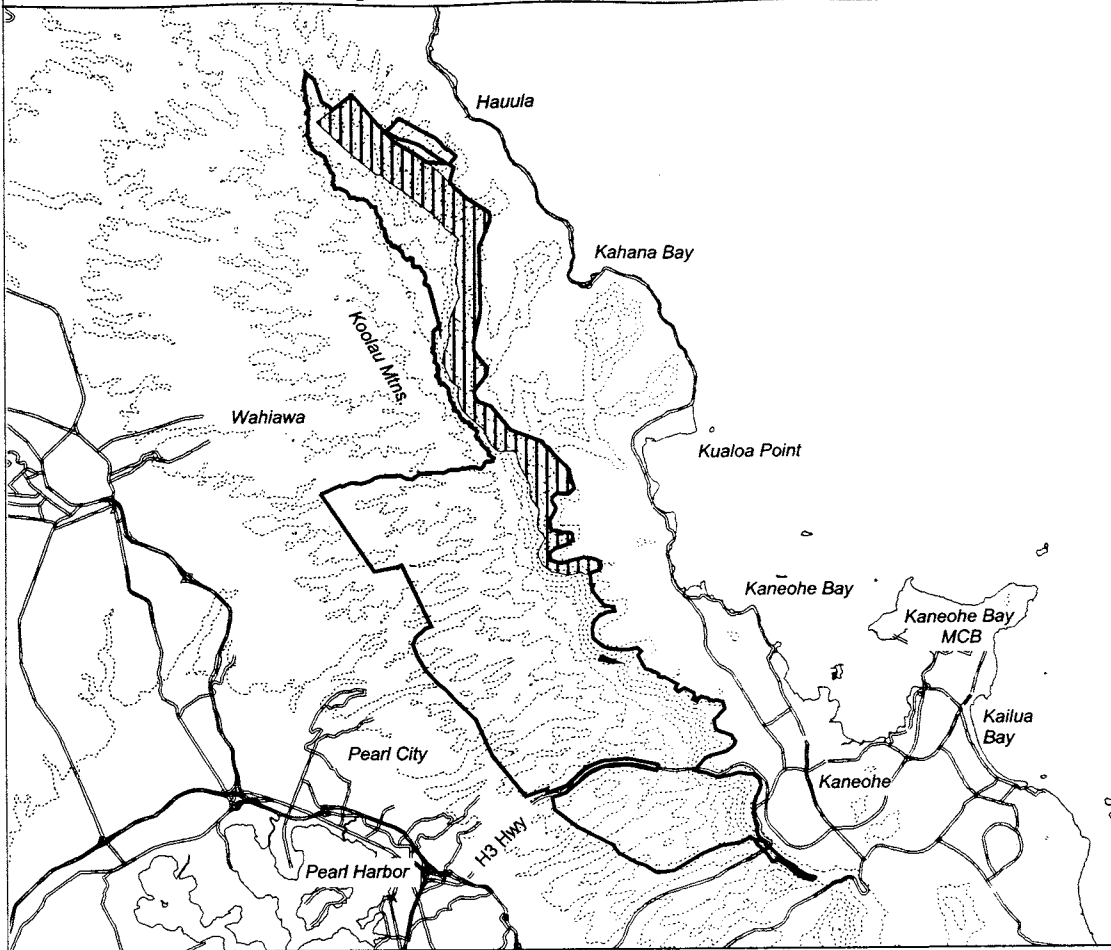

# Map 225 Unit 20 - *Cyanea truncata* - a

 Critical Habitat Unit 20

 Critical Habitat for  
*Cyanea truncata* - a

 Elevation (500-ft. contours)

 Major Road

 Coastline

0 1 2 3 Miles

0 1 2 3 Kilometers