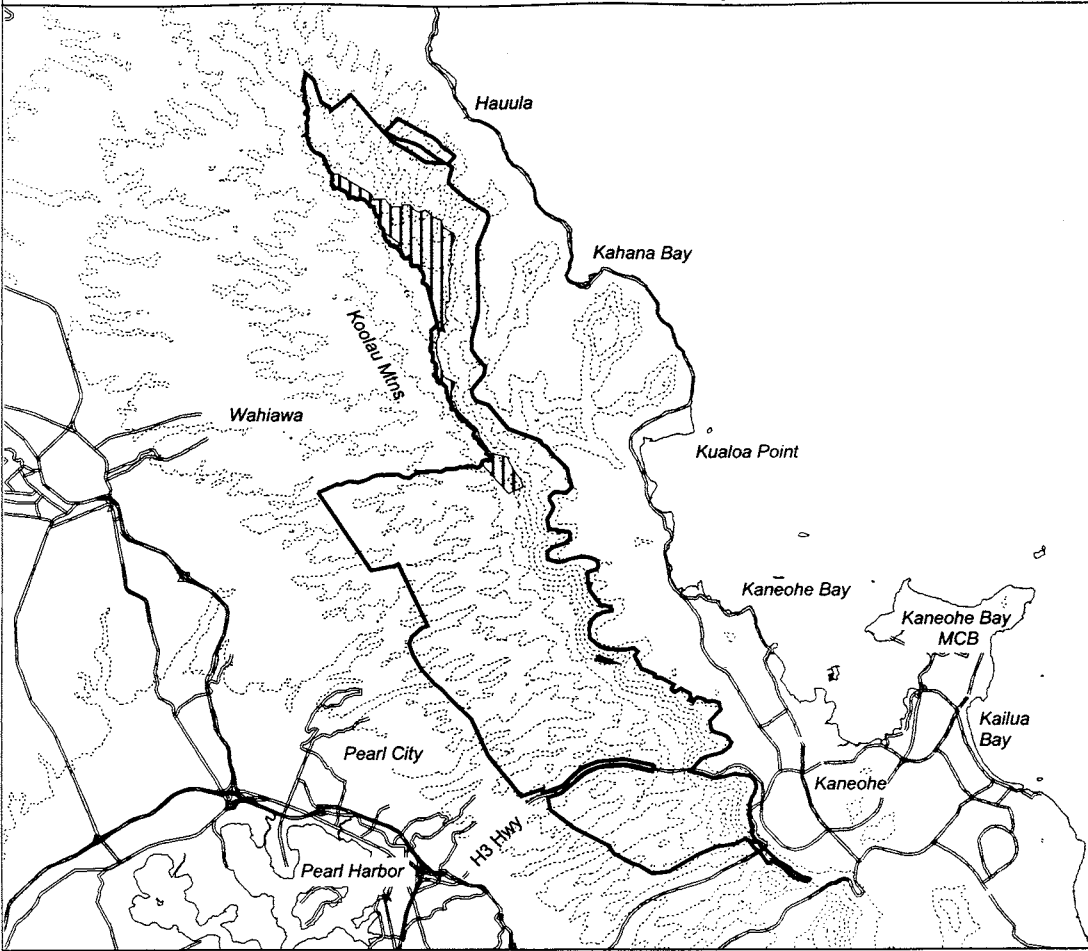

Map 228 Unit 20 - *Cyrtandra viridiflora* - a

 Critical Habitat Unit 20

 Critical Habitat for
Cyrtandra viridiflora - a

 Elevation (500-ft. contours)

 Major Road

 Coastline

0 1 2 3 Miles

0 1 2 3 Kilometers