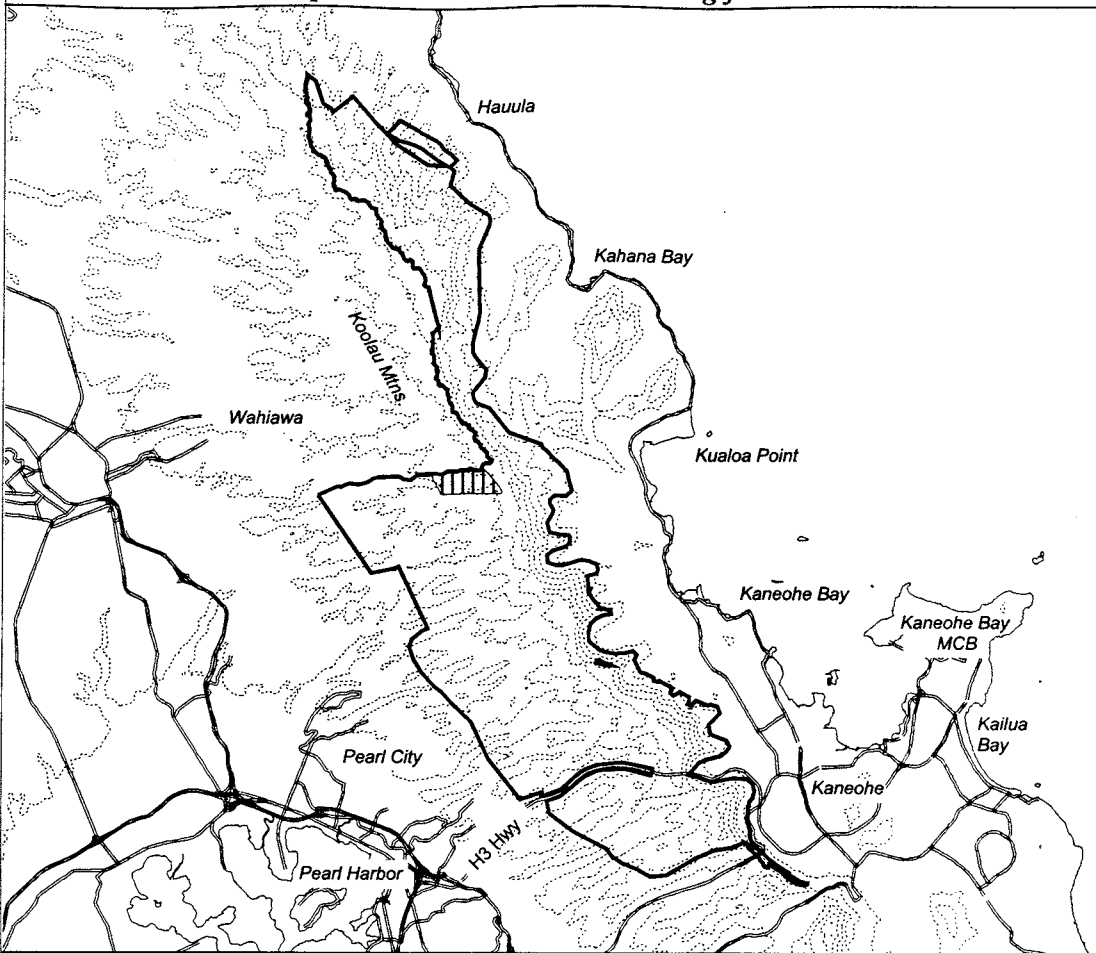

Map 233 Unit 20 - *Isodendron longifolium* - b

Critical Habitat Unit 20

Critical Habitat for
Isodendron longifolium - b

Elevation (500-ft. contours)

Major Road

Coastline

0 1 2 3 Miles

0 1 2 3 Kilometers