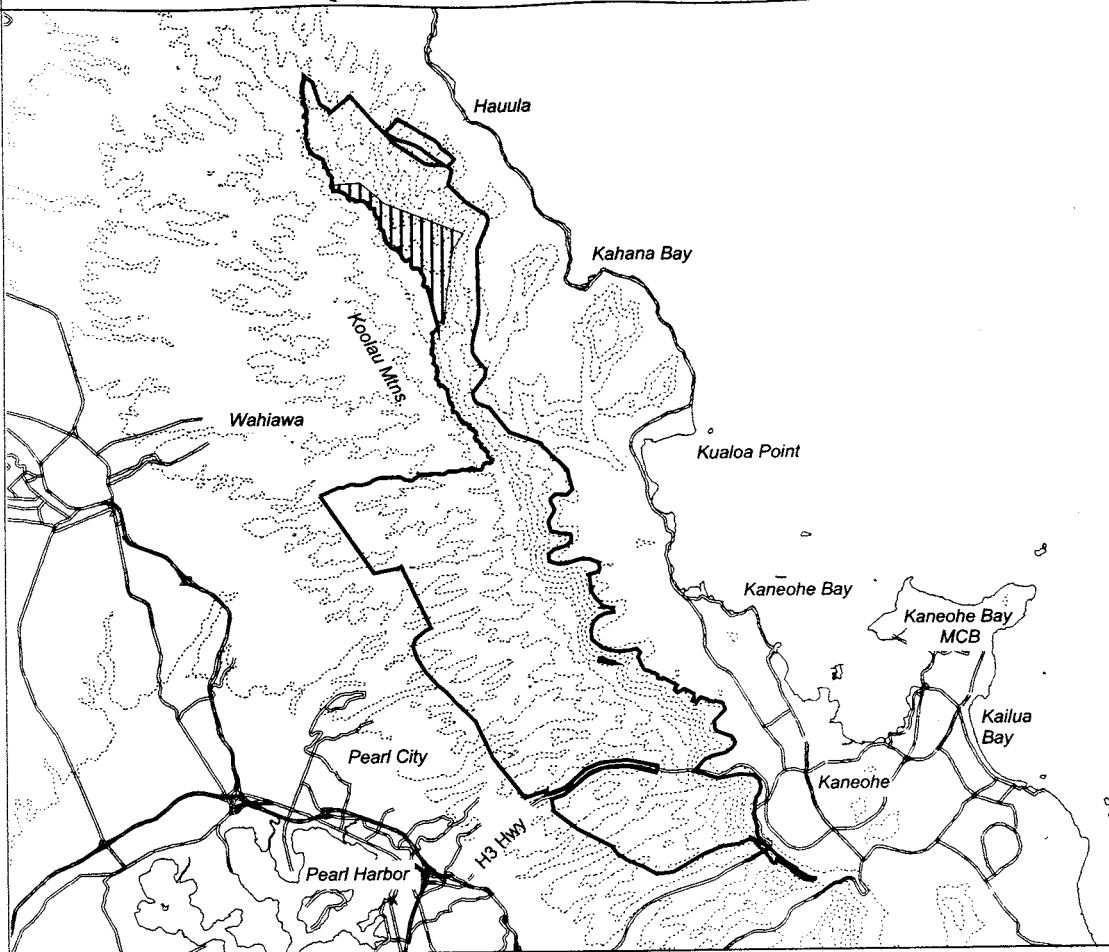

Map 234 Unit 20 - *Labordia cyrtandrae* - b

-  Critical Habitat Unit 20
-  Critical Habitat for *Labordia cyrtandrae* - b
-  Elevation (500-ft. contours)
-  Major Road
-  Coastline

0 1 2 3 Miles

0 1 2 3 Kilometers