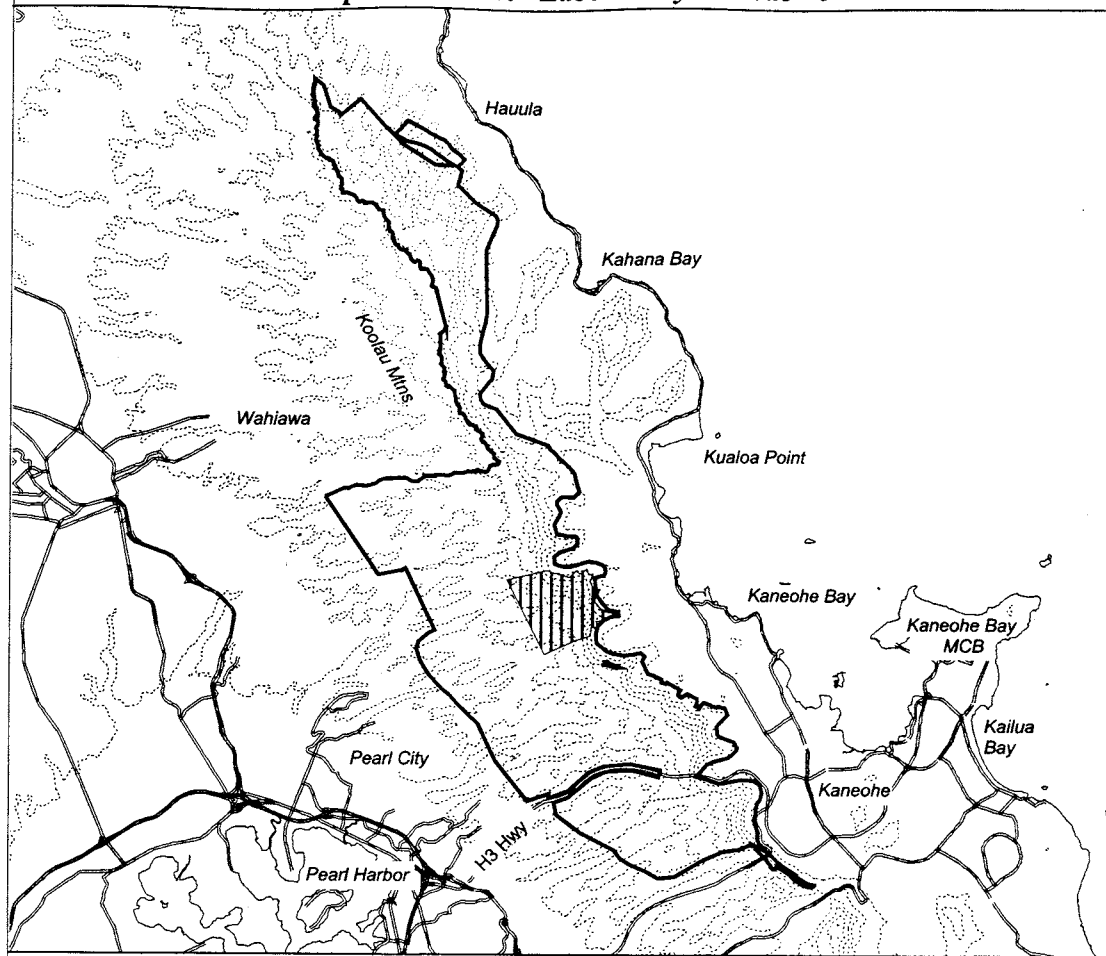

Map 235 Unit 20 - *Labordia cyrtandrae* - c

 Critical Habitat Unit 20

 Critical Habitat for
Labordia cyrtandrae - c

 Elevation (500-ft. contours)

 Major Road

 Coastline

0 1 2 3 Miles

0 1 2 3 Kilometers