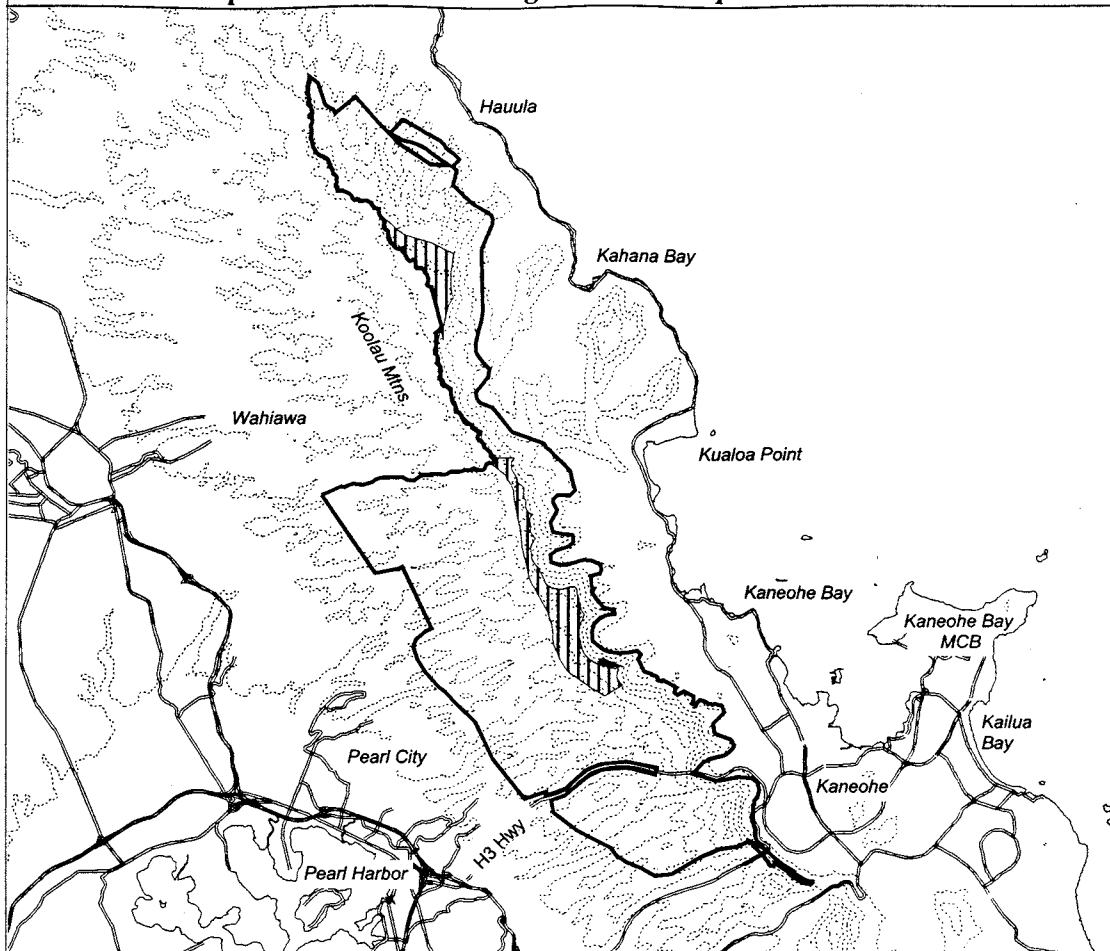

Map 236 Unit 20 - *Lobelia gaudichaudii* ssp. *koolauensis* - a

 Critical Habitat Unit 20

 Critical Habitat for  
*Lobelia gaudichaudii* ssp. *koolauensis* - a

 Elevation (500-ft. contours)

 Major Road

 Coastline

0 1 2 3 Miles

0 1 2 3 Kilometers