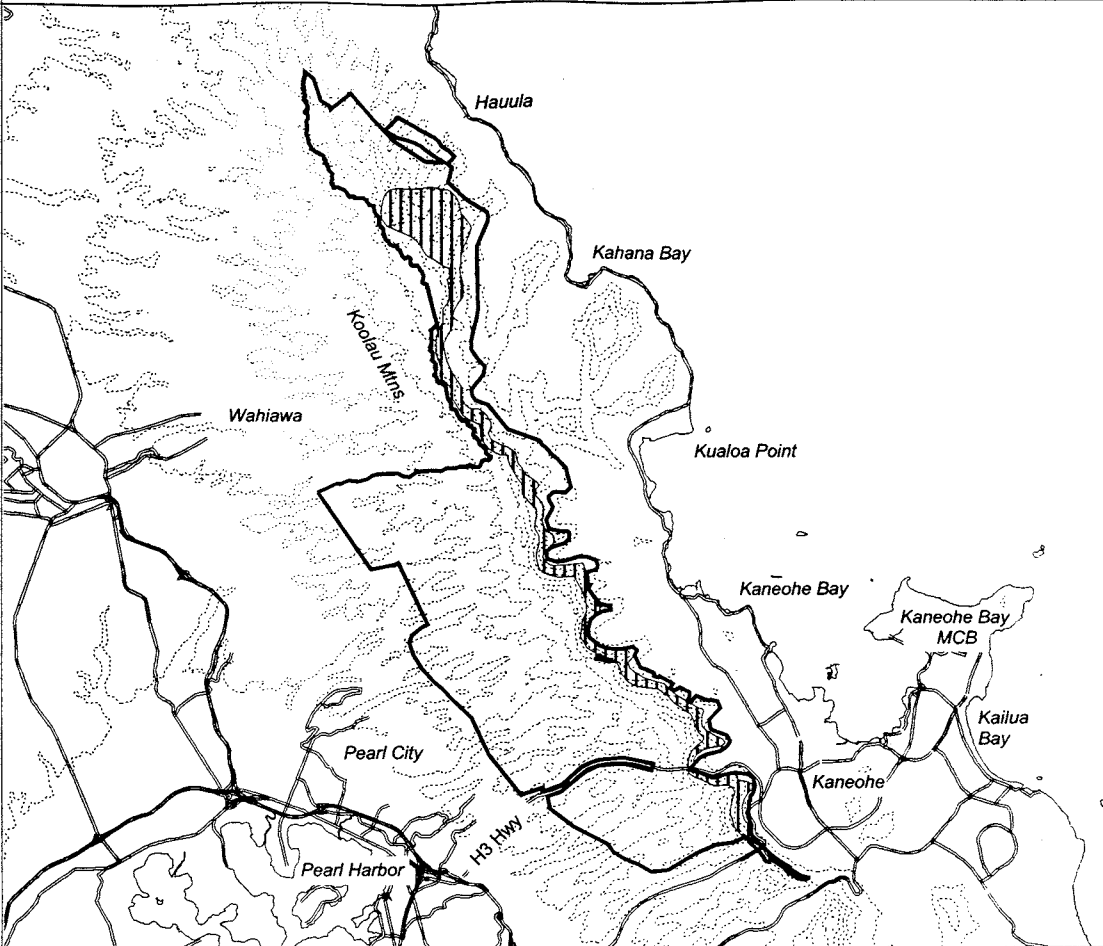

Map 238 Unit 20 - *Lysimachia filifolia* - a

Critical Habitat Unit 20

Critical Habitat for
Lysimachia filifolia - a

Elevation (500-ft. contours)

Major Road

Coastline

0 1 2 3 Miles

0 1 2 3 Kilometers