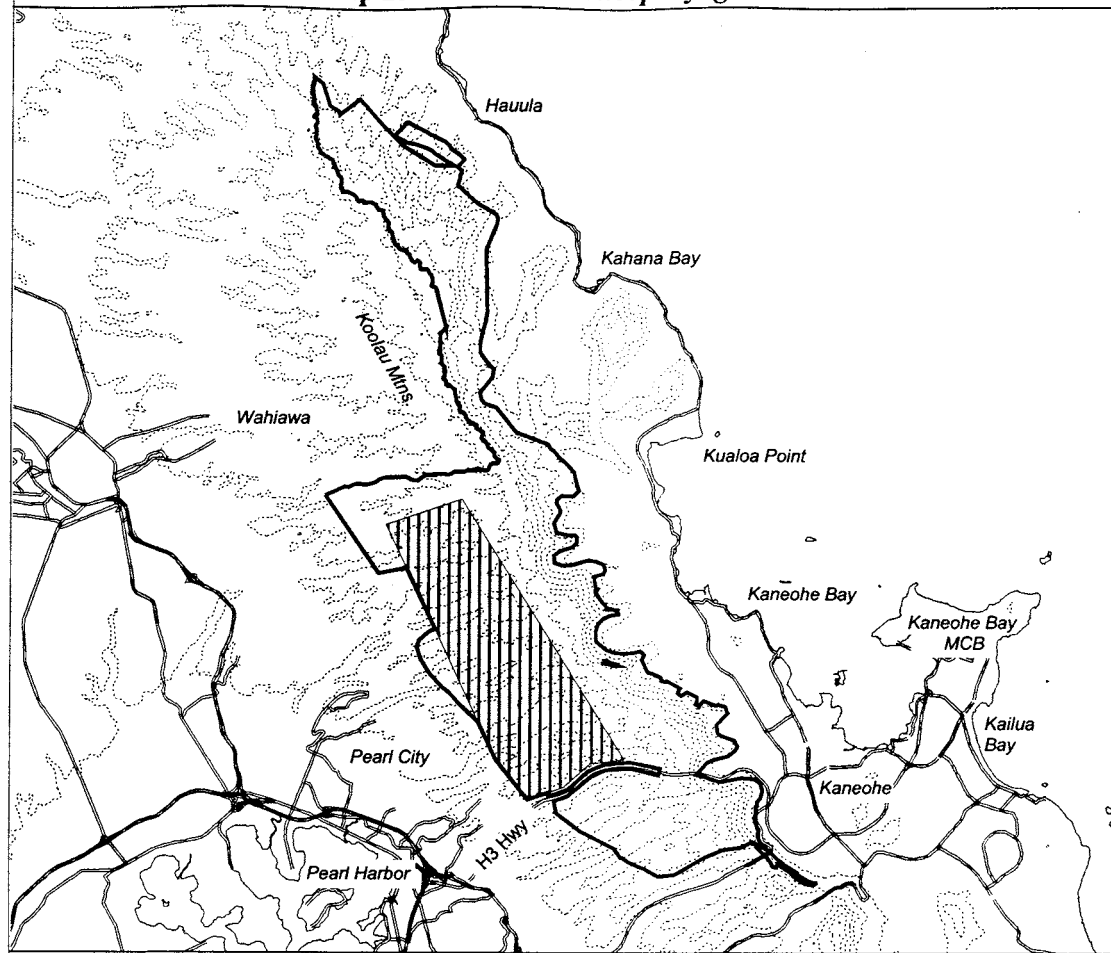

# Map 239 Unit 20 - *Melicope lydgatei* - a

 Critical Habitat Unit 20

 Critical Habitat for  
*Melicope lydgatei* - a

 Elevation (500-ft. contours)

 Major Road

 Coastline

0 1 2 3 Miles

0 1 2 3 Kilometers