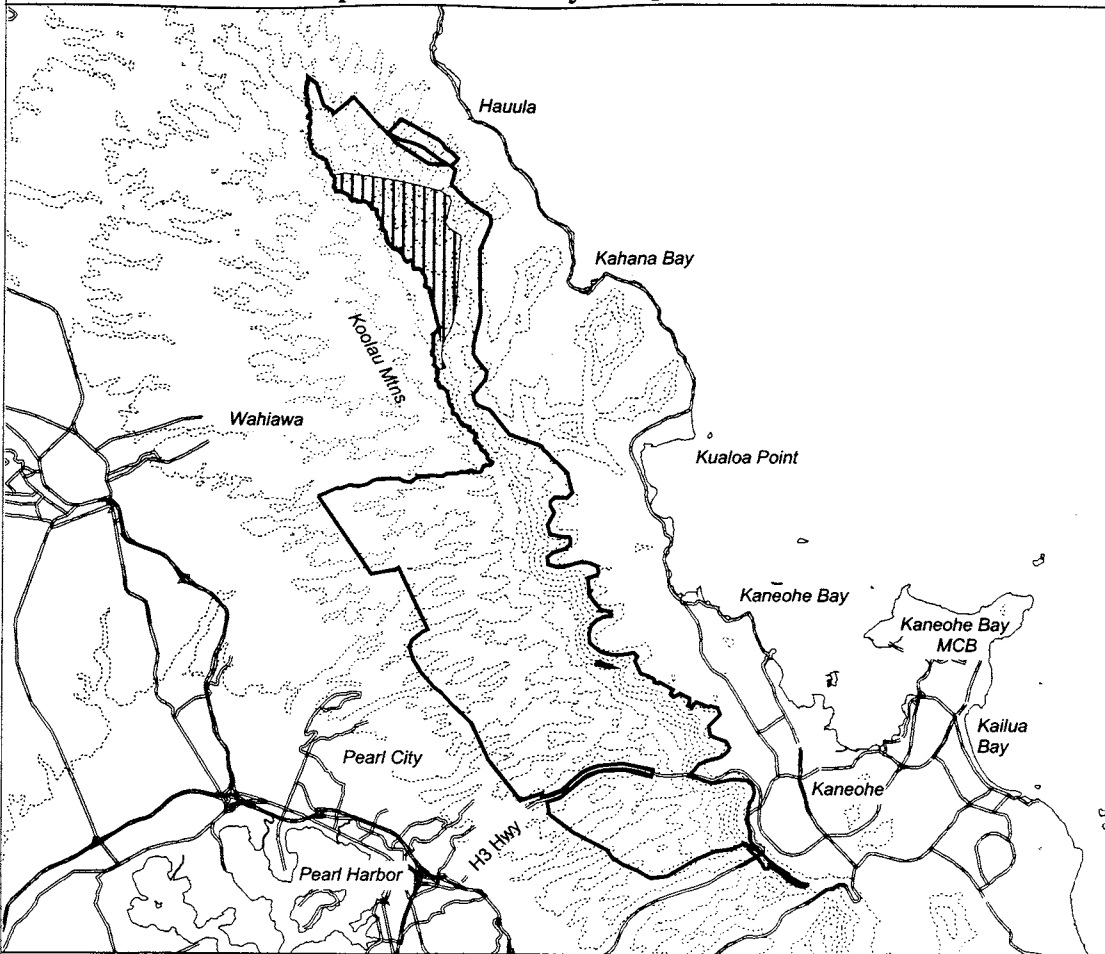

Map 242 Unit 20 - *Phyllostegia hirsuta* - d

 Critical Habitat Unit 20

 Critical Habitat for
Phyllostegia hirsuta - d

 Elevation (500-ft. contours)

 Major Road

 Coastline

0 1 2 3 Miles

0 1 2 3 Kilometers