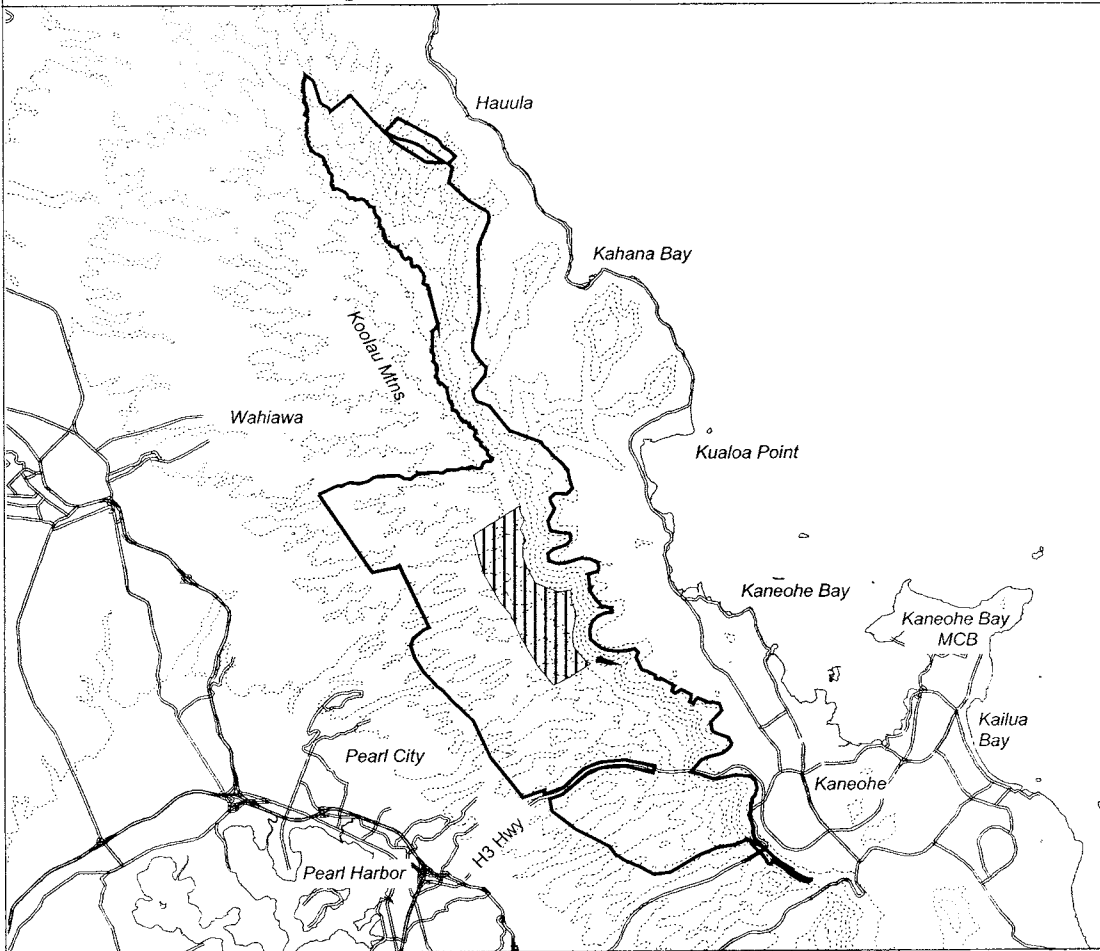

Map 244 Unit 20 - *Plantago princeps* - d

 Critical Habitat Unit 20

 Critical Habitat for
Plantago princeps - d

 Elevation (500-ft. contours)

 Major Road

 Coastline

0 1 2 3 Miles

0 1 2 3 Kilometers