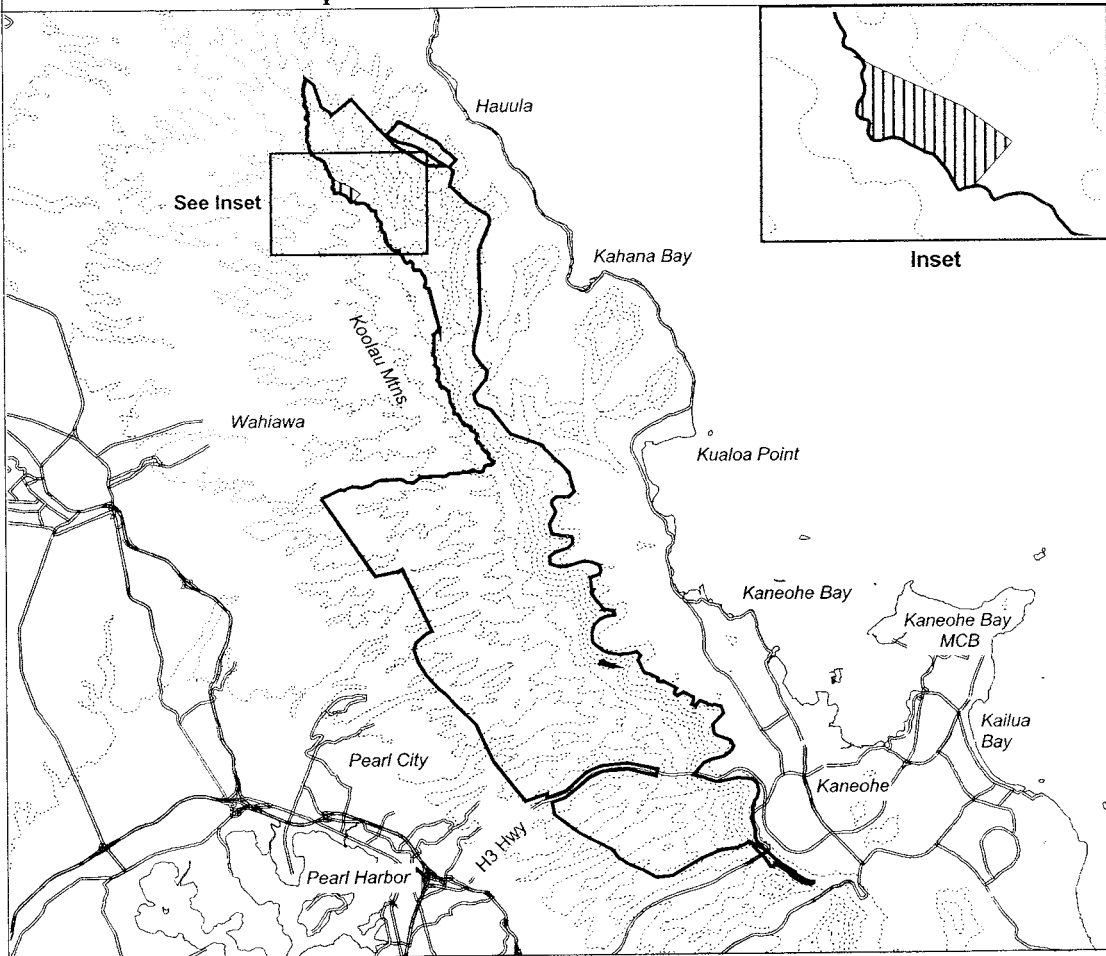

Map 246 Unit 20 - *Platanthera holochila* - a

-  Critical Habitat Unit 20
-  Critical Habitat for *Platanthera holochila* - a
-  Elevation (500-ft. contours)
-  Major Road
-  Coastline

0 1 2 3 Miles

0 1 2 3 Kilometers