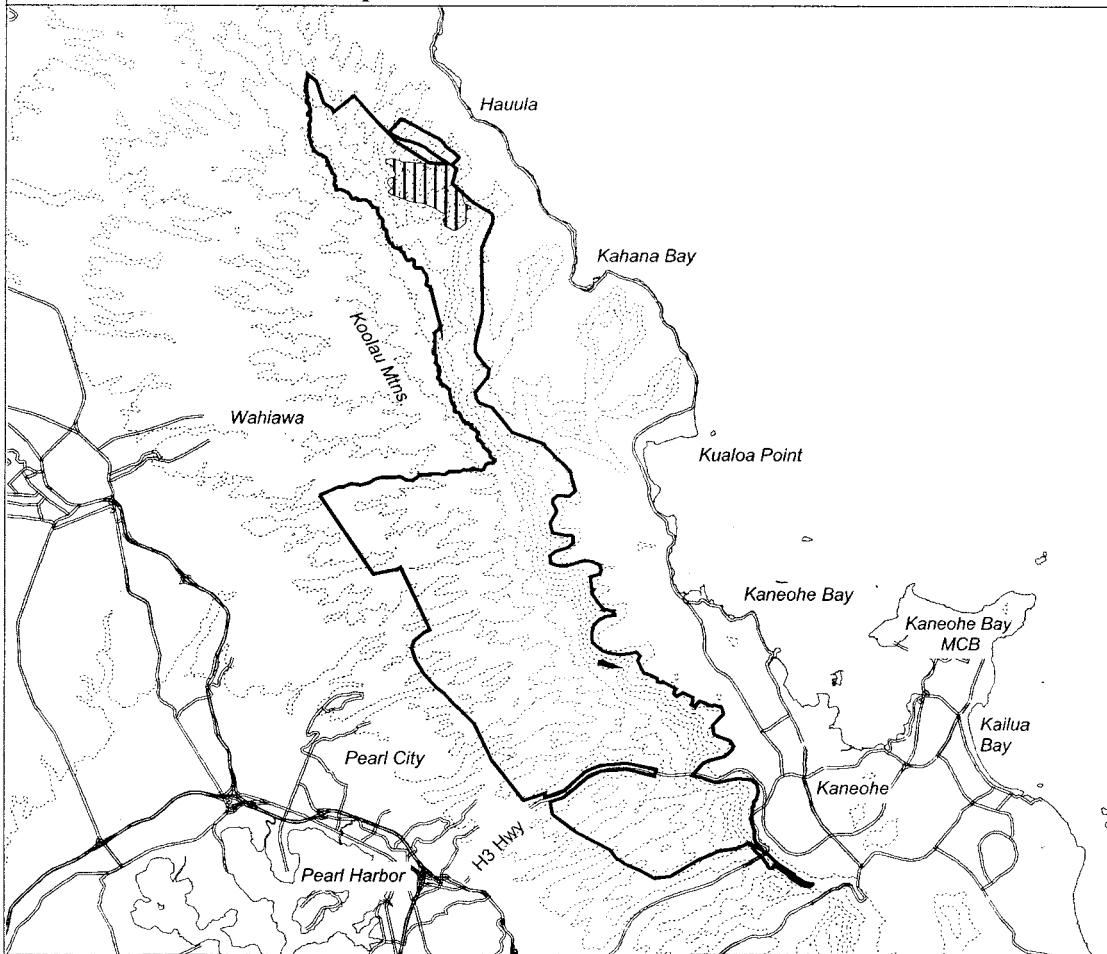

Map 252 Unit 20 - *Schiedea kaalae* - e

 Critical Habitat Unit 20

 Critical Habitat for  
*Schiedea kaalae* - e

 Elevation (500-ft. contours)

 Major Road

 Coastline

0 1 2 3 Miles

0 1 2 3 Kilometers