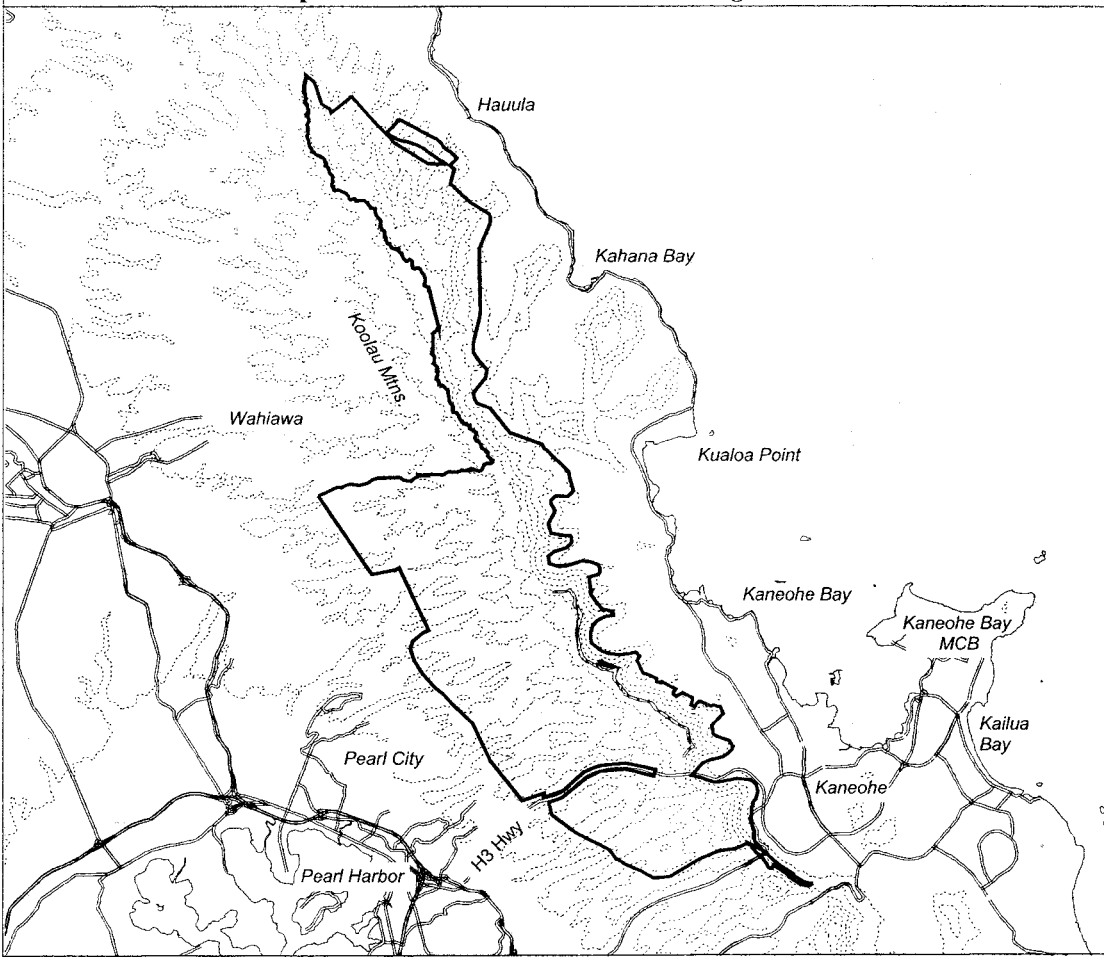

Map 257 Unit 20 - *Trematolobelia singularis* - a

Critical Habitat Unit 20

Critical Habitat for
Trematolobelia singularis - a

Elevation (500-ft. contours)

Major Road

Coastline

0 1 2 3 Miles

0 1 2 3 Kilometers