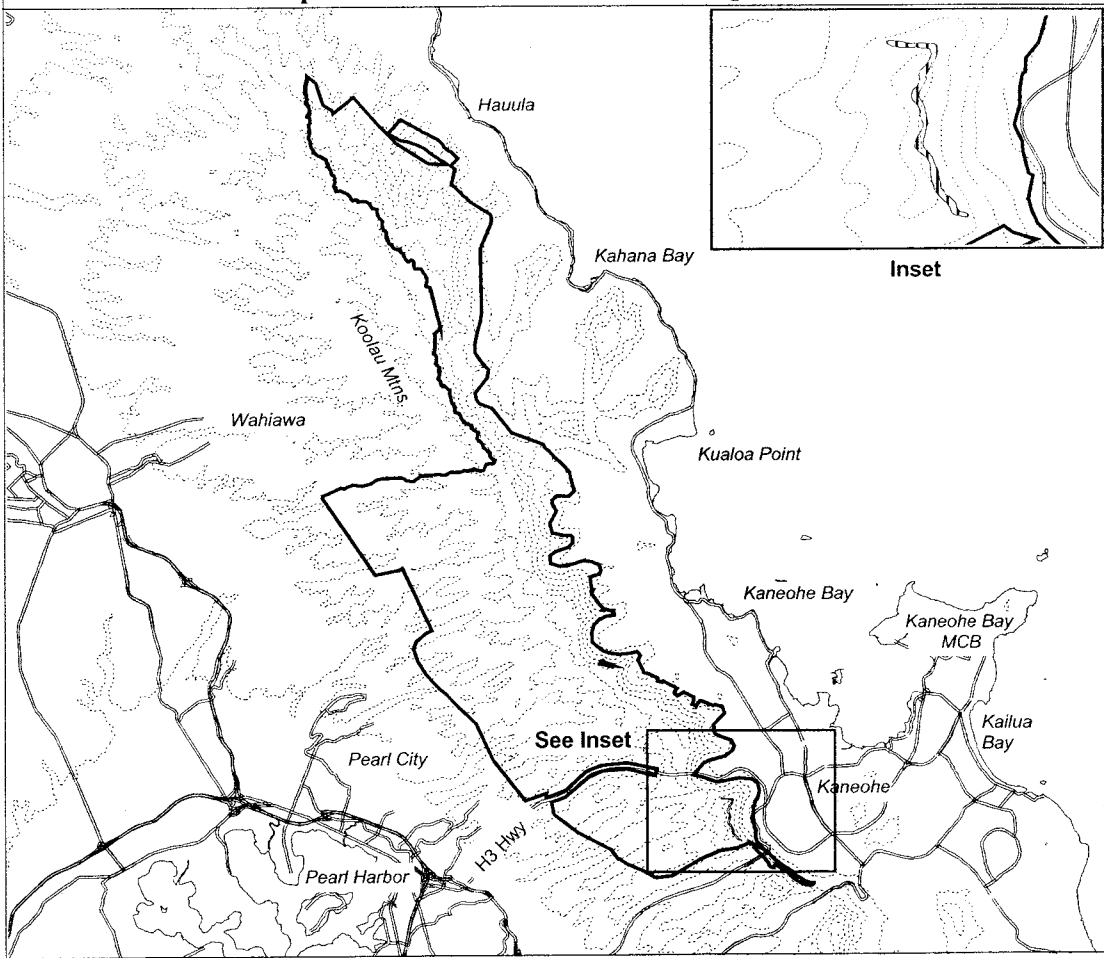

Map 258 Unit 20 - *Trematolobelia singularis* - b

-  Critical Habitat Unit 20
-  Critical Habitat for *Trematolobelia singularis* - b
-  Elevation (500-ft. contours)
-  Major Road
-  Coastline