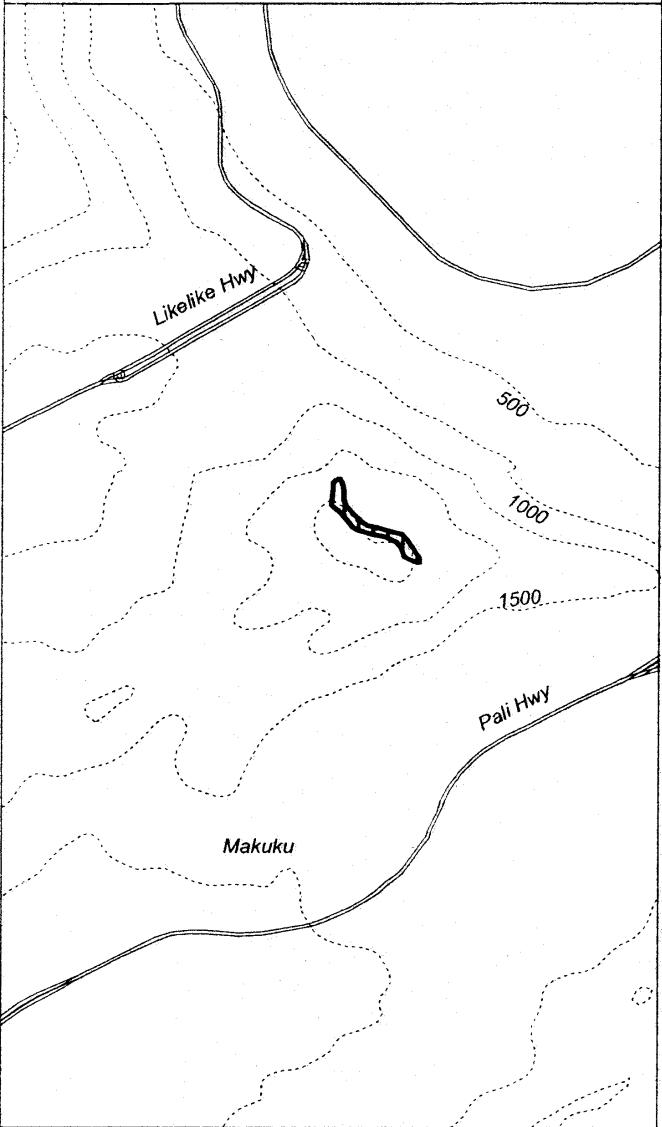

Map 279 Unit 34

Trematolobelia singularis - c

Critical Habitat Unit 34

Critical Habitat for
Trematolobelia singularis - c

Elevation (500-ft. contours)

Major Road

Coastline